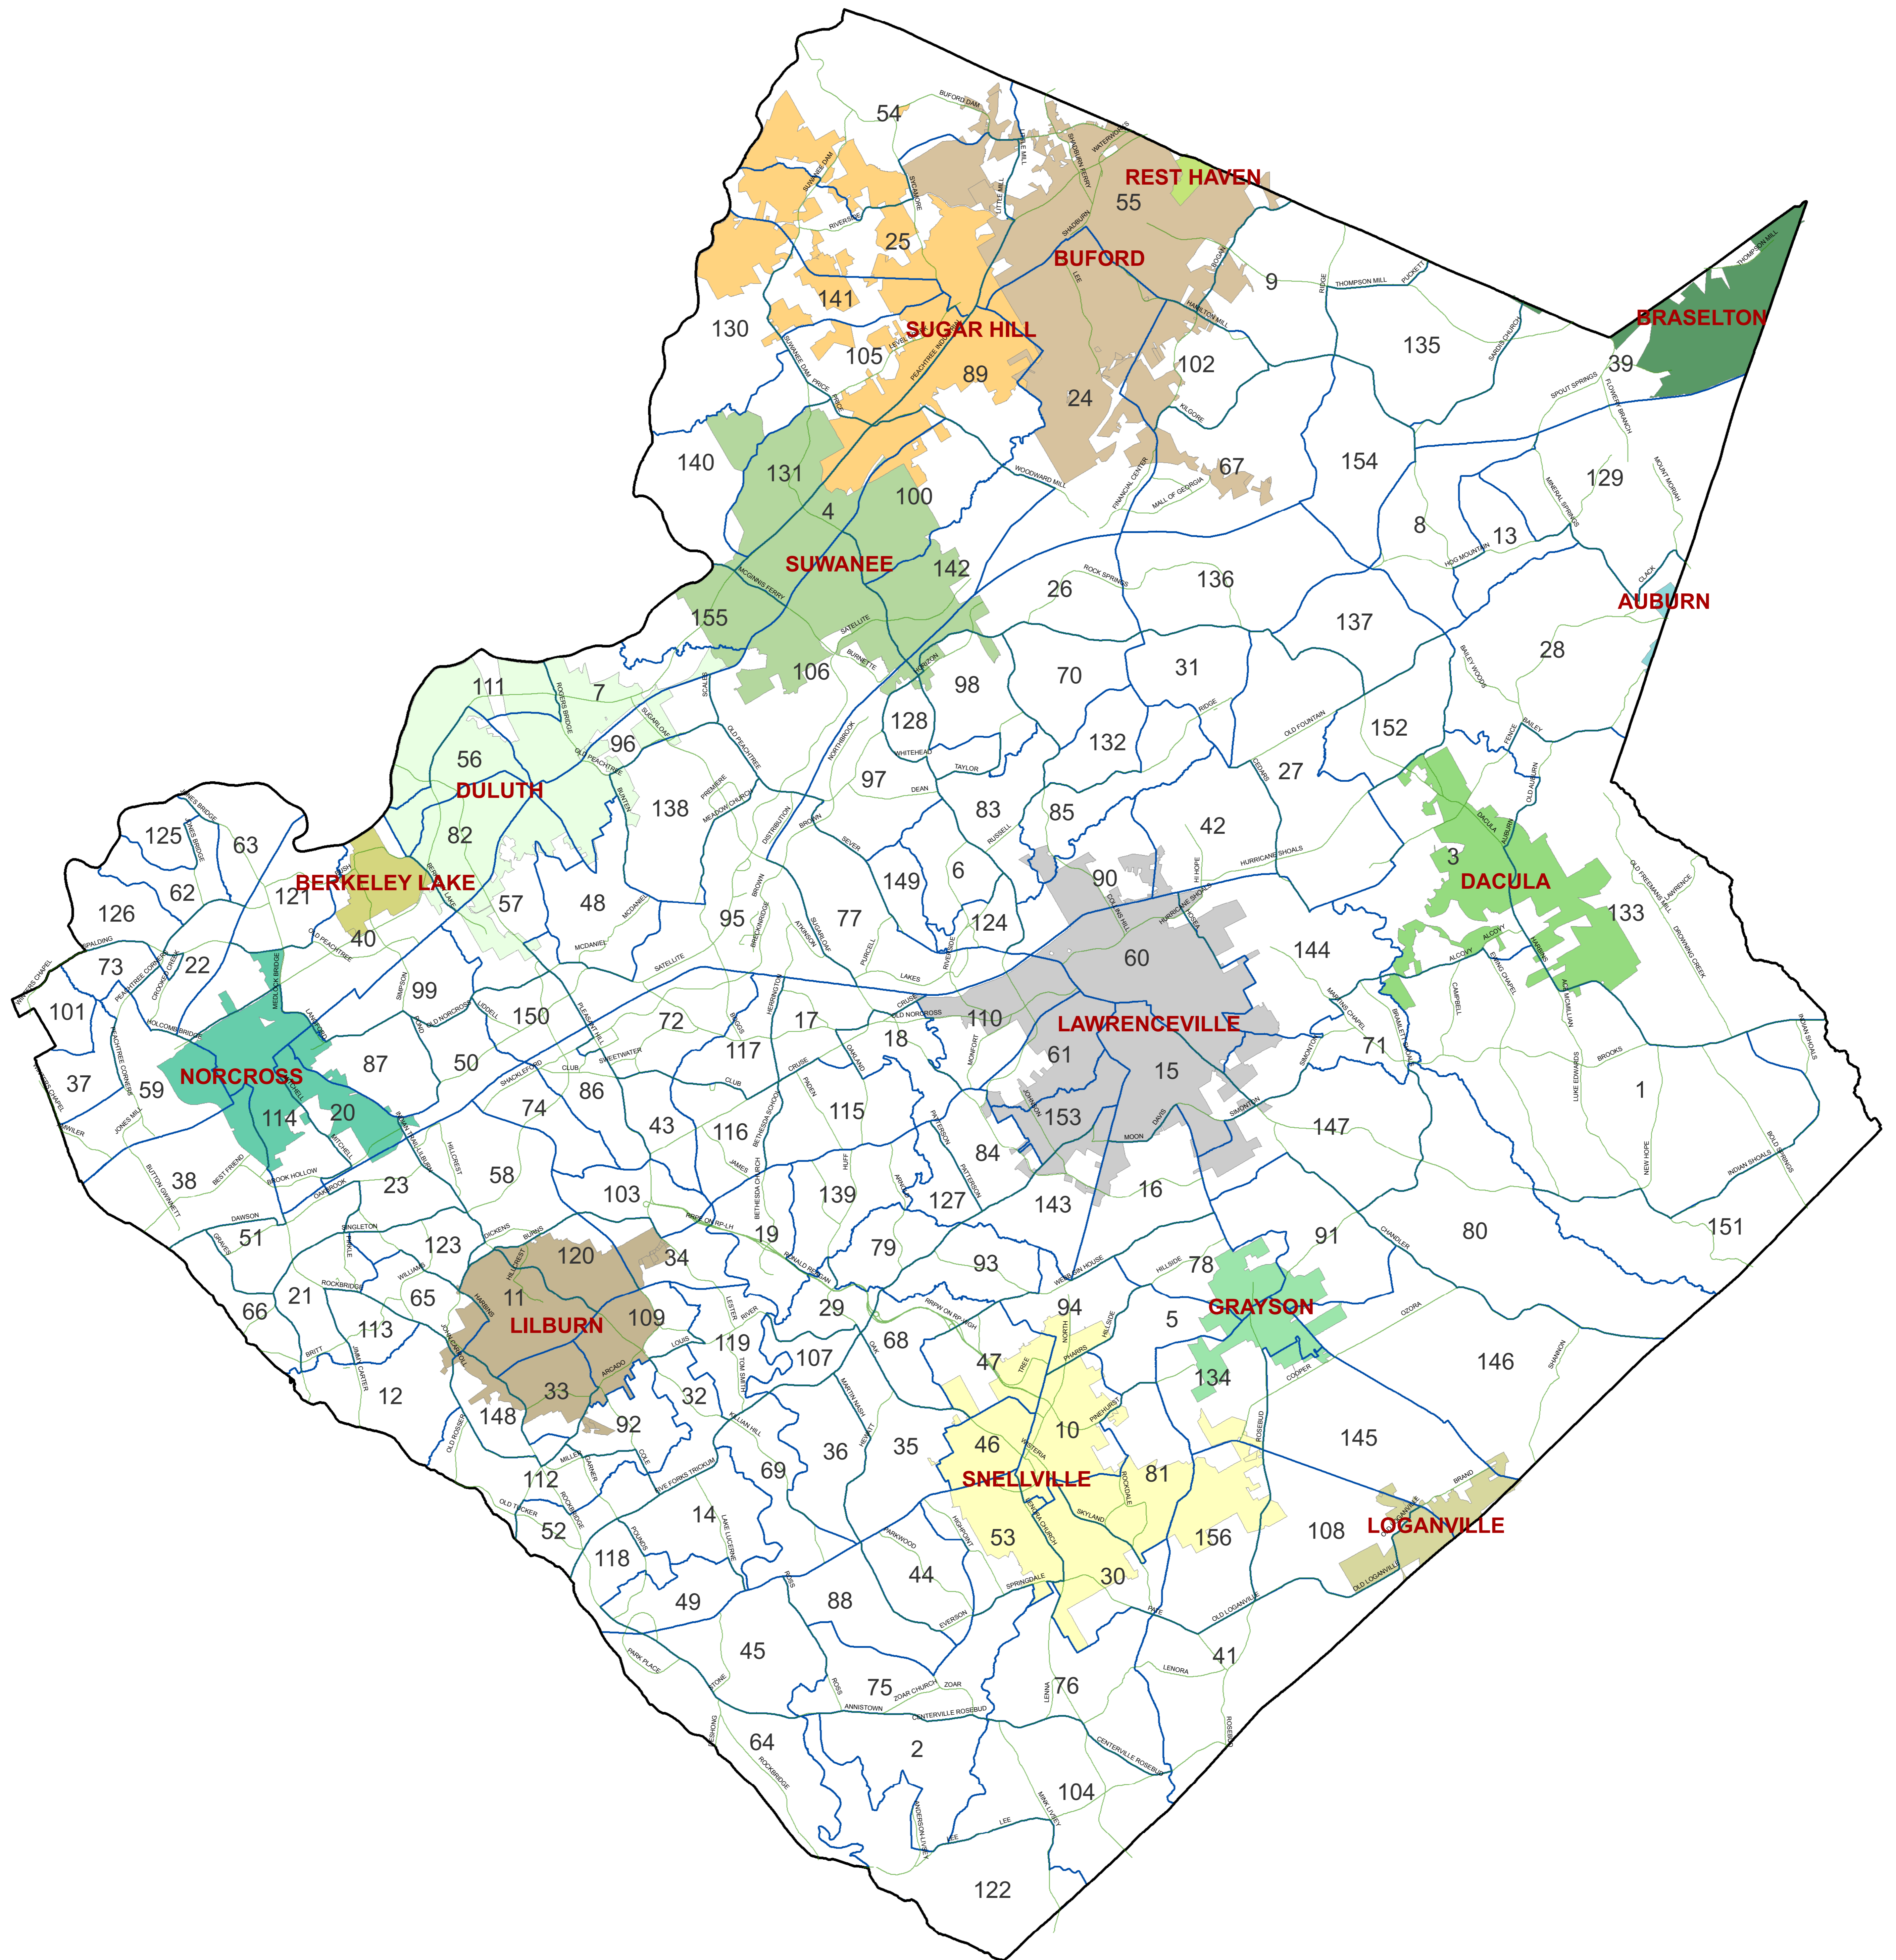

Gwinnett County Precinct District

Legend	
	Major Roads
	County Boundary
	Precinct District
	AUBURN
	BERKELEY LAKE
	BRASELTON
	BUFORD
	DACULA
	DULUTH
	GRAYSON
	LAWRENCEVILLE
	LILBURN
	LOGANVILLE
	NORCROSS
	REST HAVEN
	SNELLVILLE
	SUGAR HILL
	SUWANEE