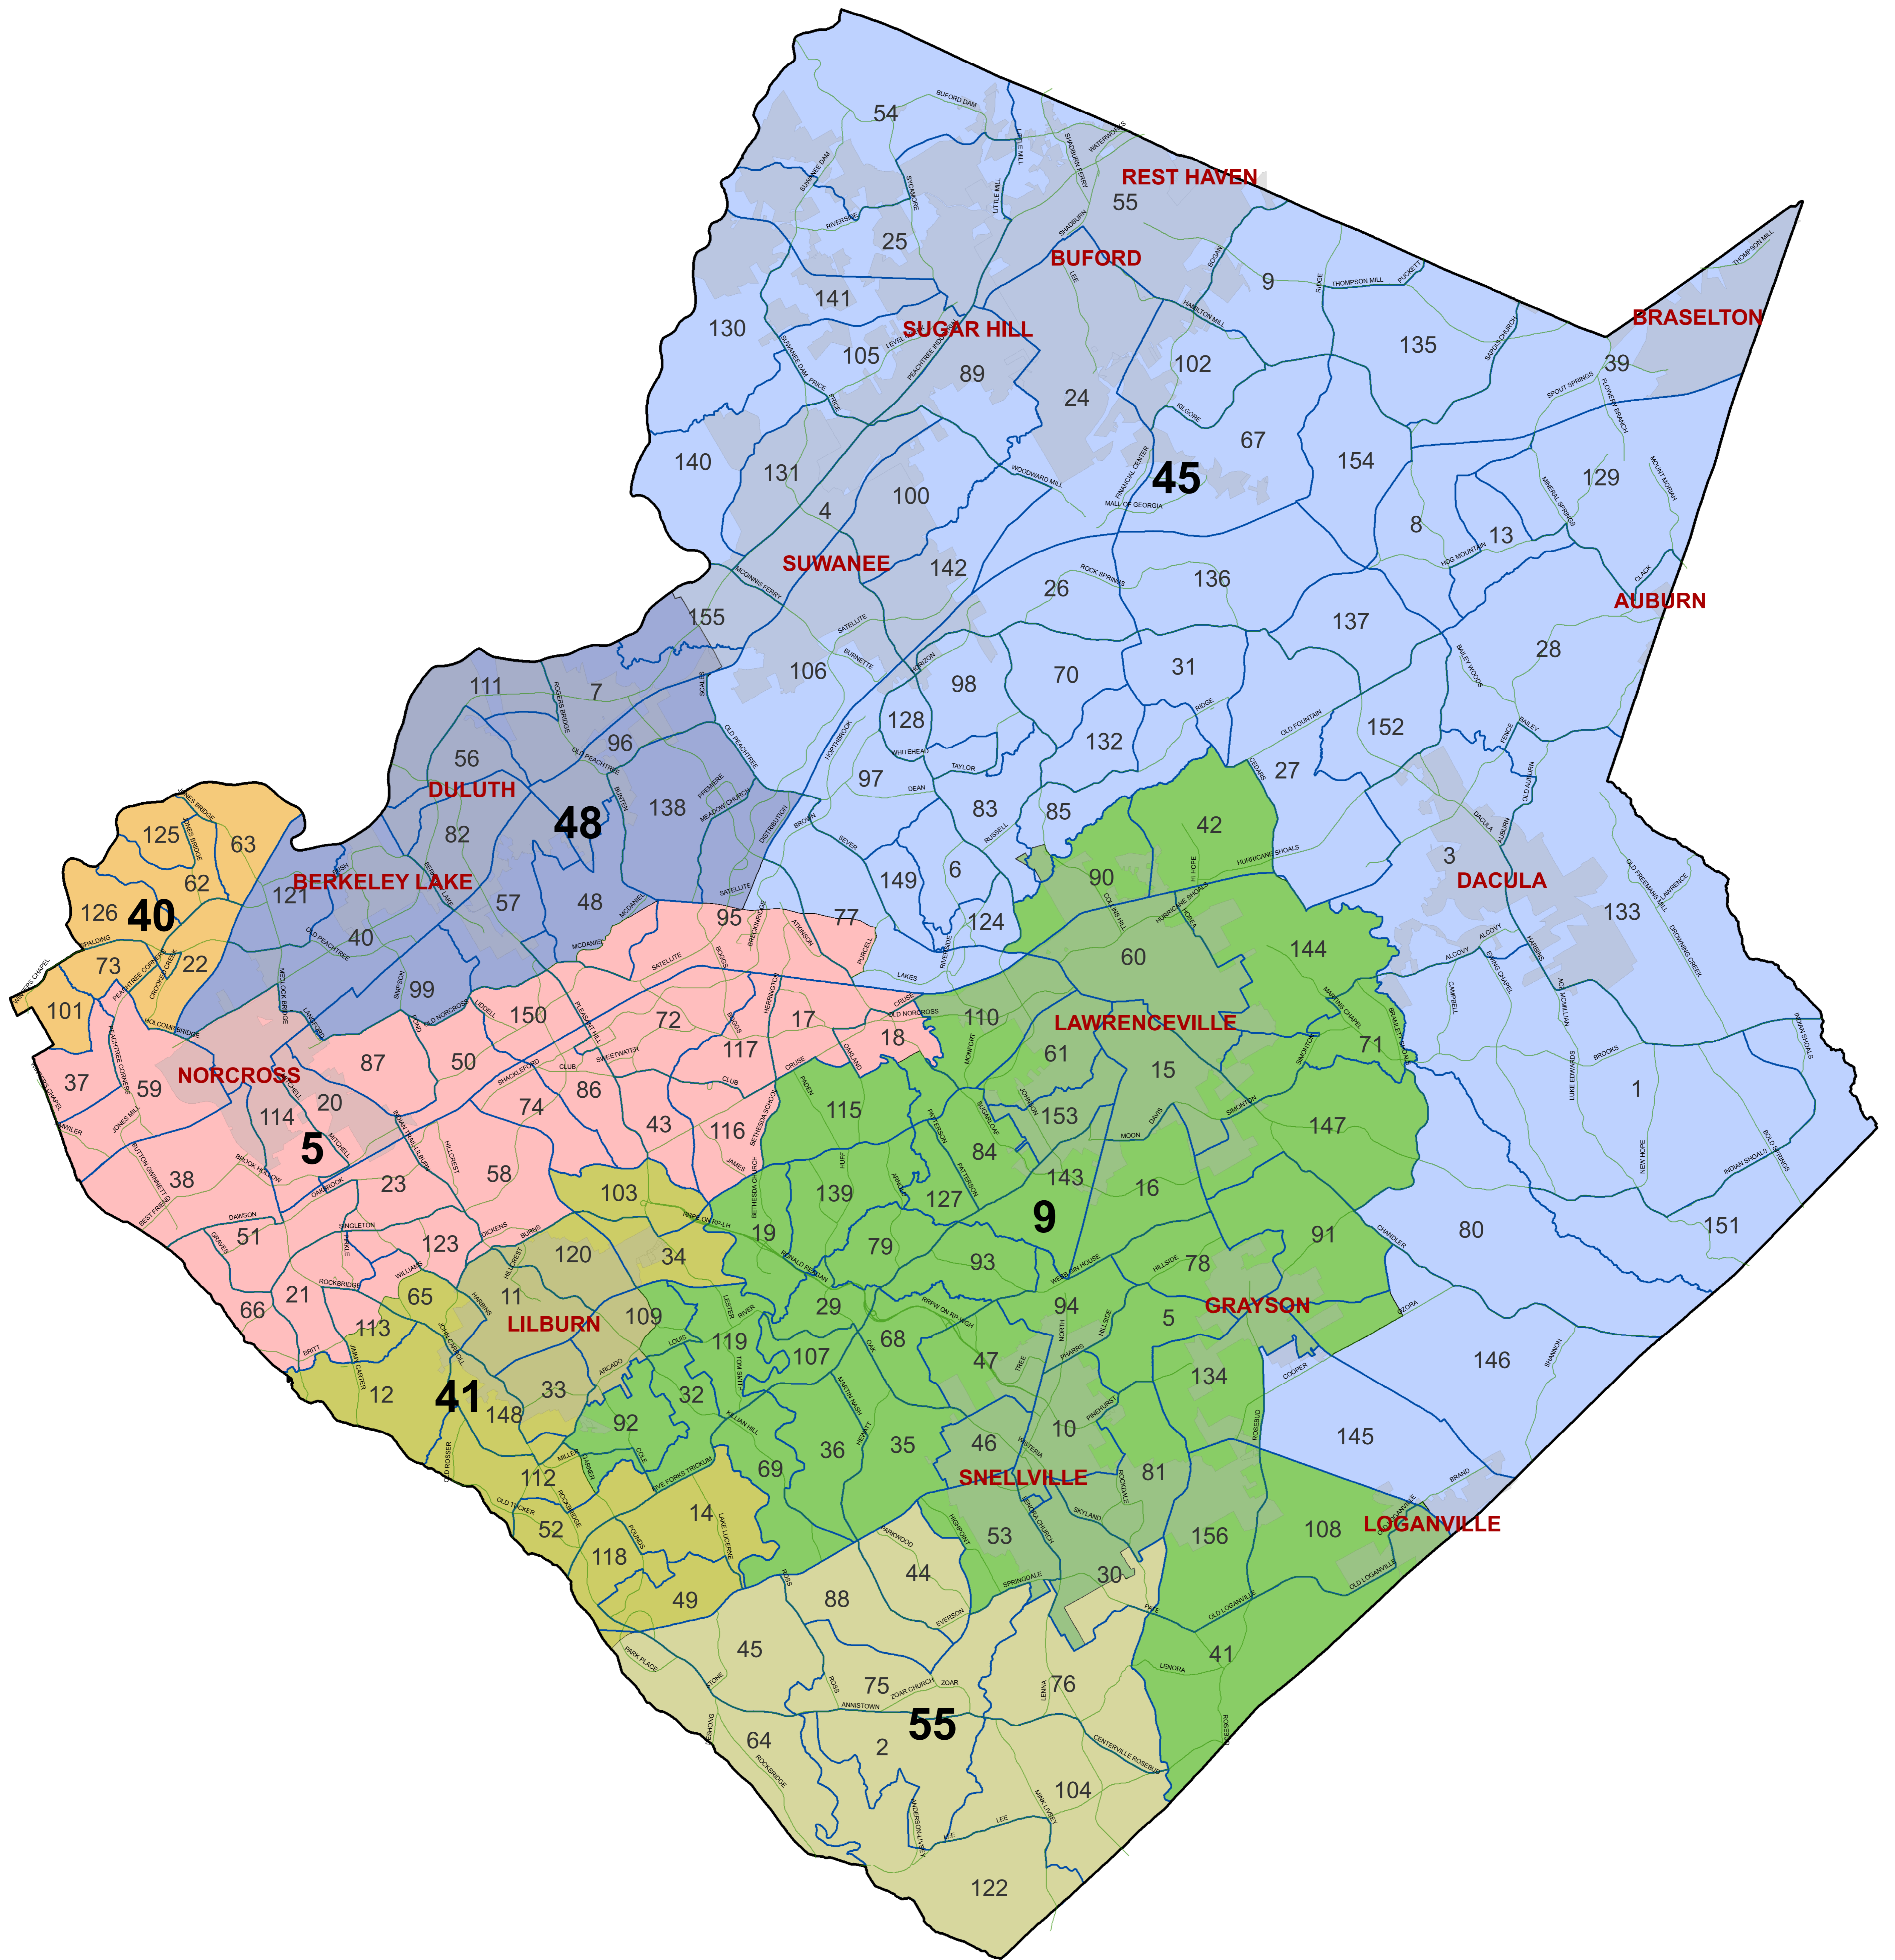

Gwinnett County Senate District

Legend

	Major Roads		Senate District
	County Boundary		District 5
	Precinct District		District 9
	City		District 40
			District 41
			District 45
			District 48
			District 55