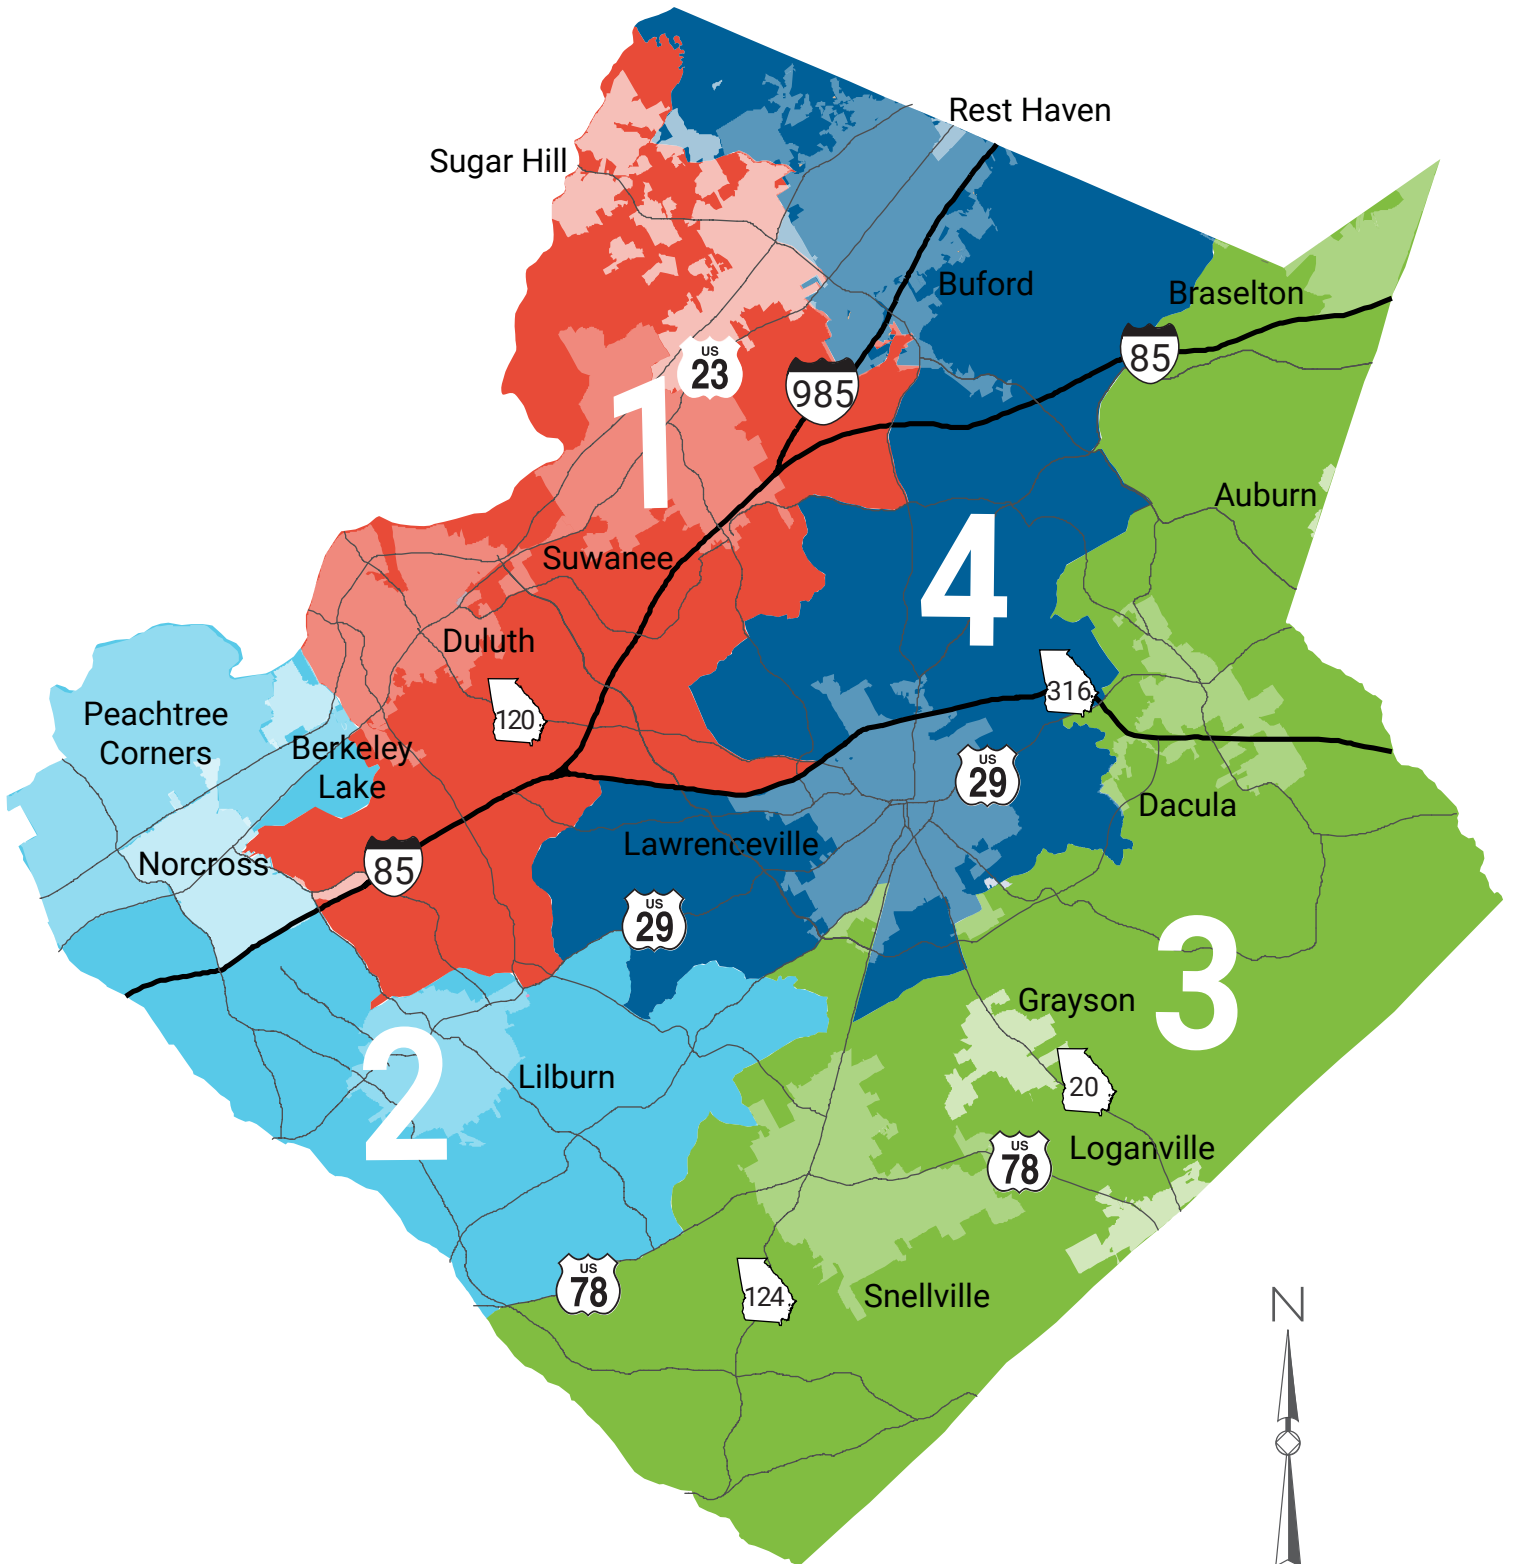

# GWINNETT COUNTY COMMISSION DISTRICTS

Commission District 1  
Jace Brooks

Commission District 2  
Ben Ku

Commission District 3  
Tommy Hunter

Commission District 4  
Marlene Fosque