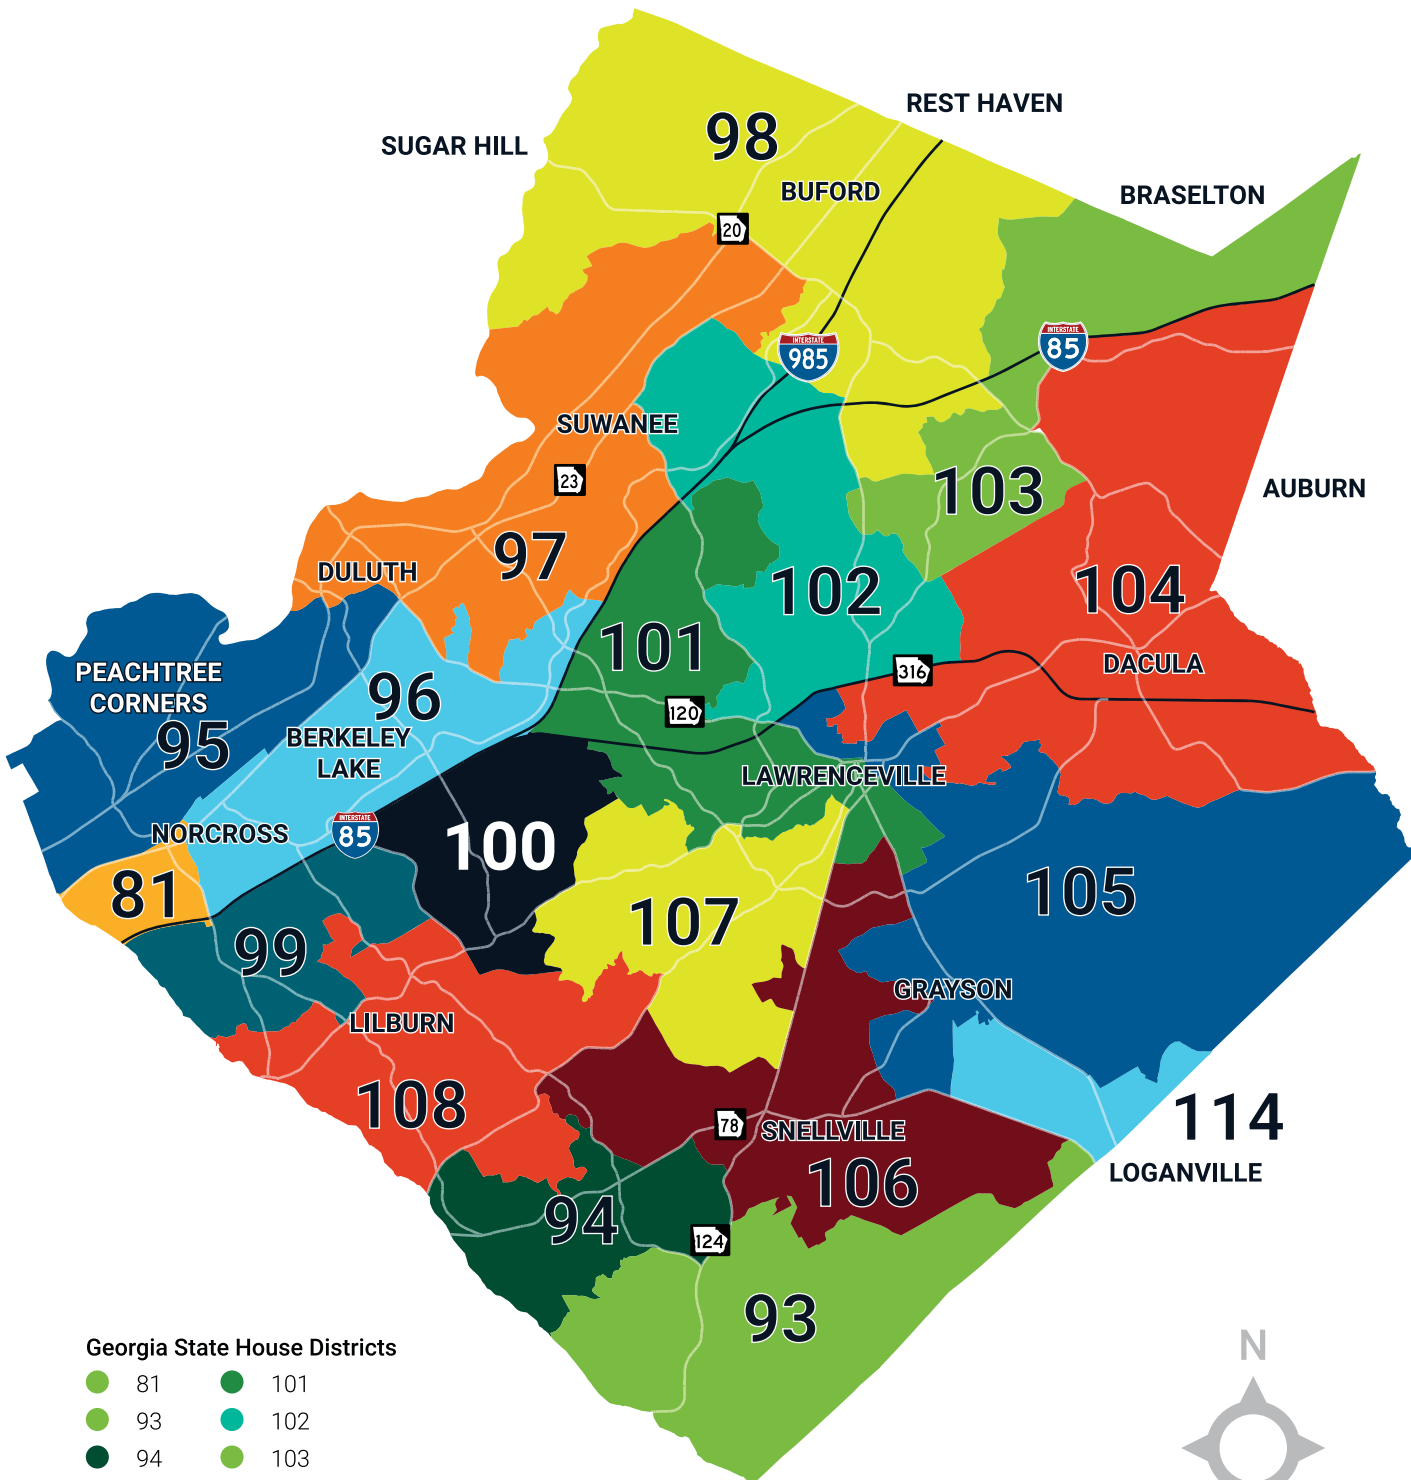

# GWINNETT COUNTY

## GEORGIA STATE HOUSE

Georgia State House Districts

- |       |       |
|-------|-------|
| ● 81  | ● 101 |
| ● 93  | ● 102 |
| ● 94  | ● 103 |
| ● 95  | ● 104 |
| ● 96  | ● 105 |
| ● 97  | ● 106 |
| ● 98  | ● 107 |
| ● 99  | ● 108 |
| ● 100 | ● 114 |