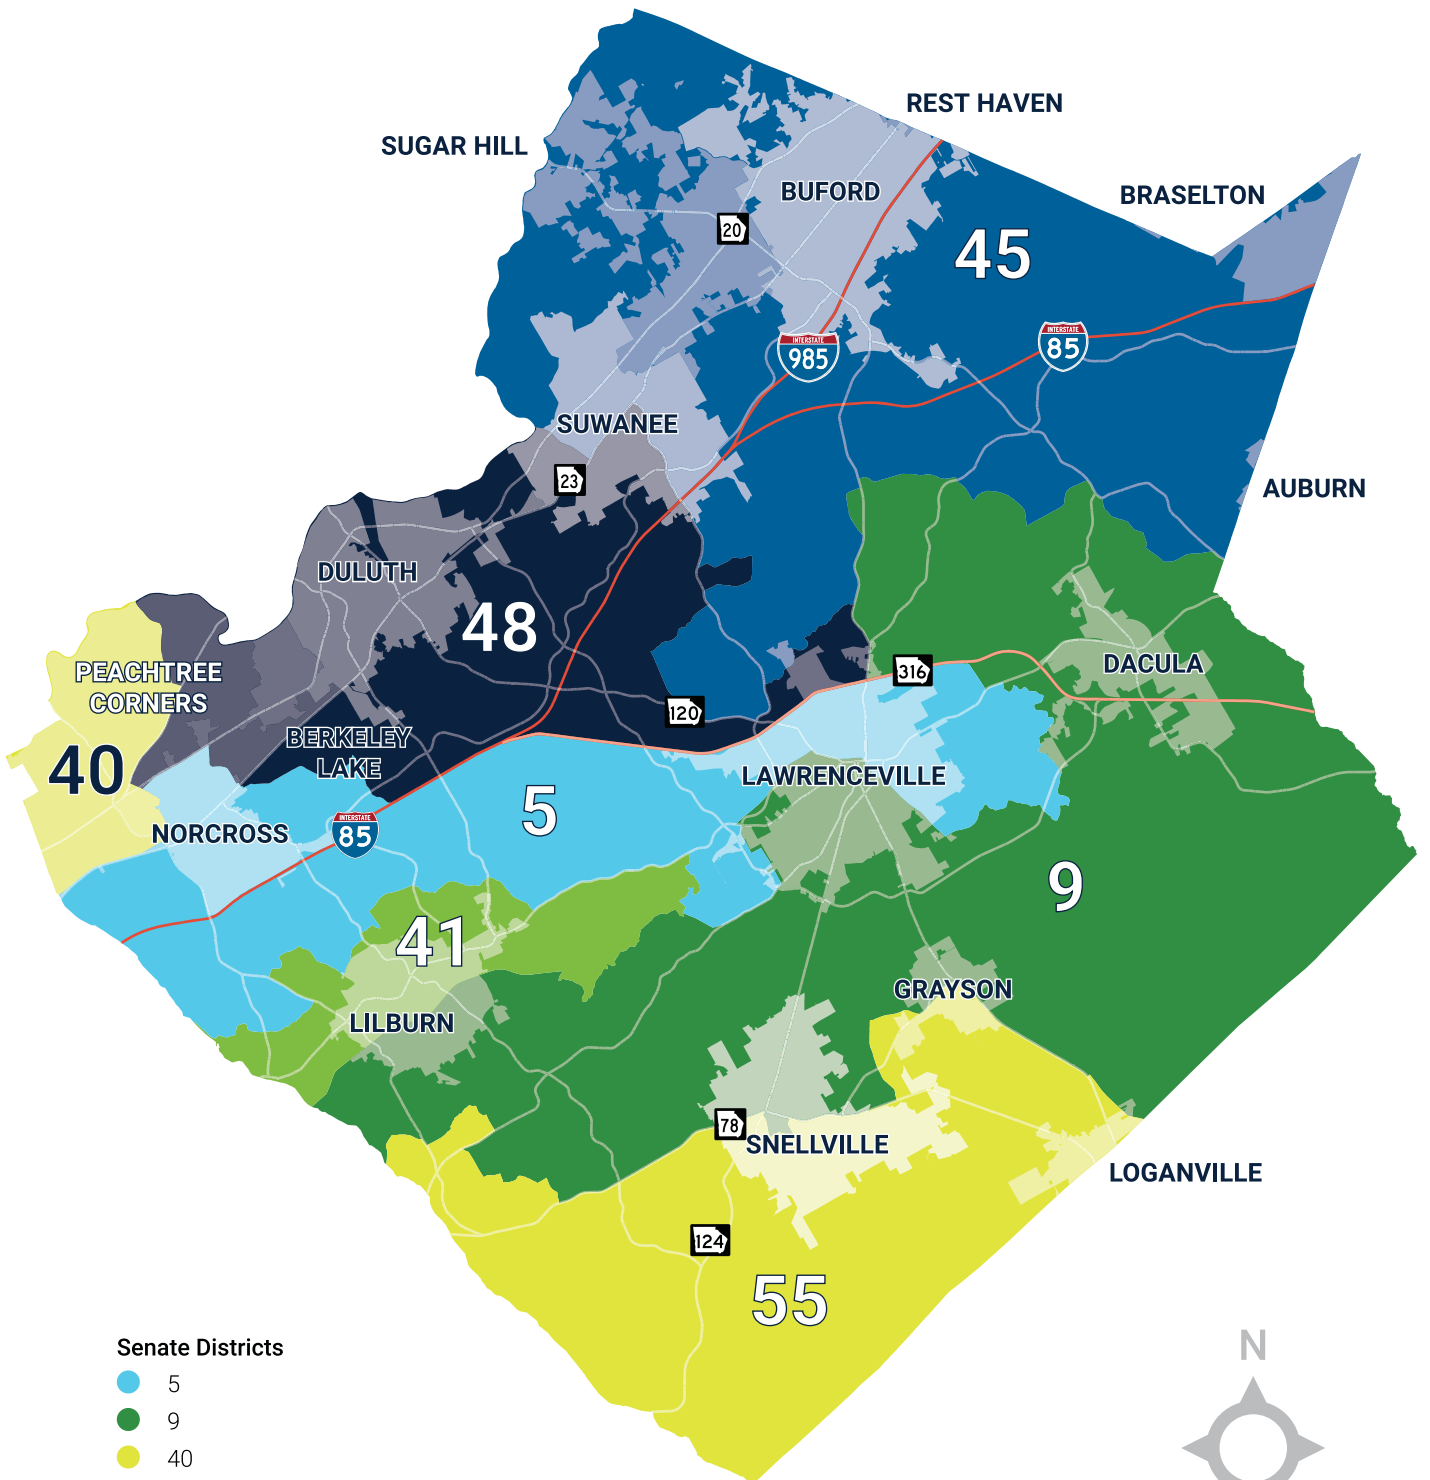

GWINNETT COUNTY

GEORGIA SENATE DISTRICTS

- Senate Districts**
- 5
 - 9
 - 40
 - 41
 - 45
 - 48
 - 55