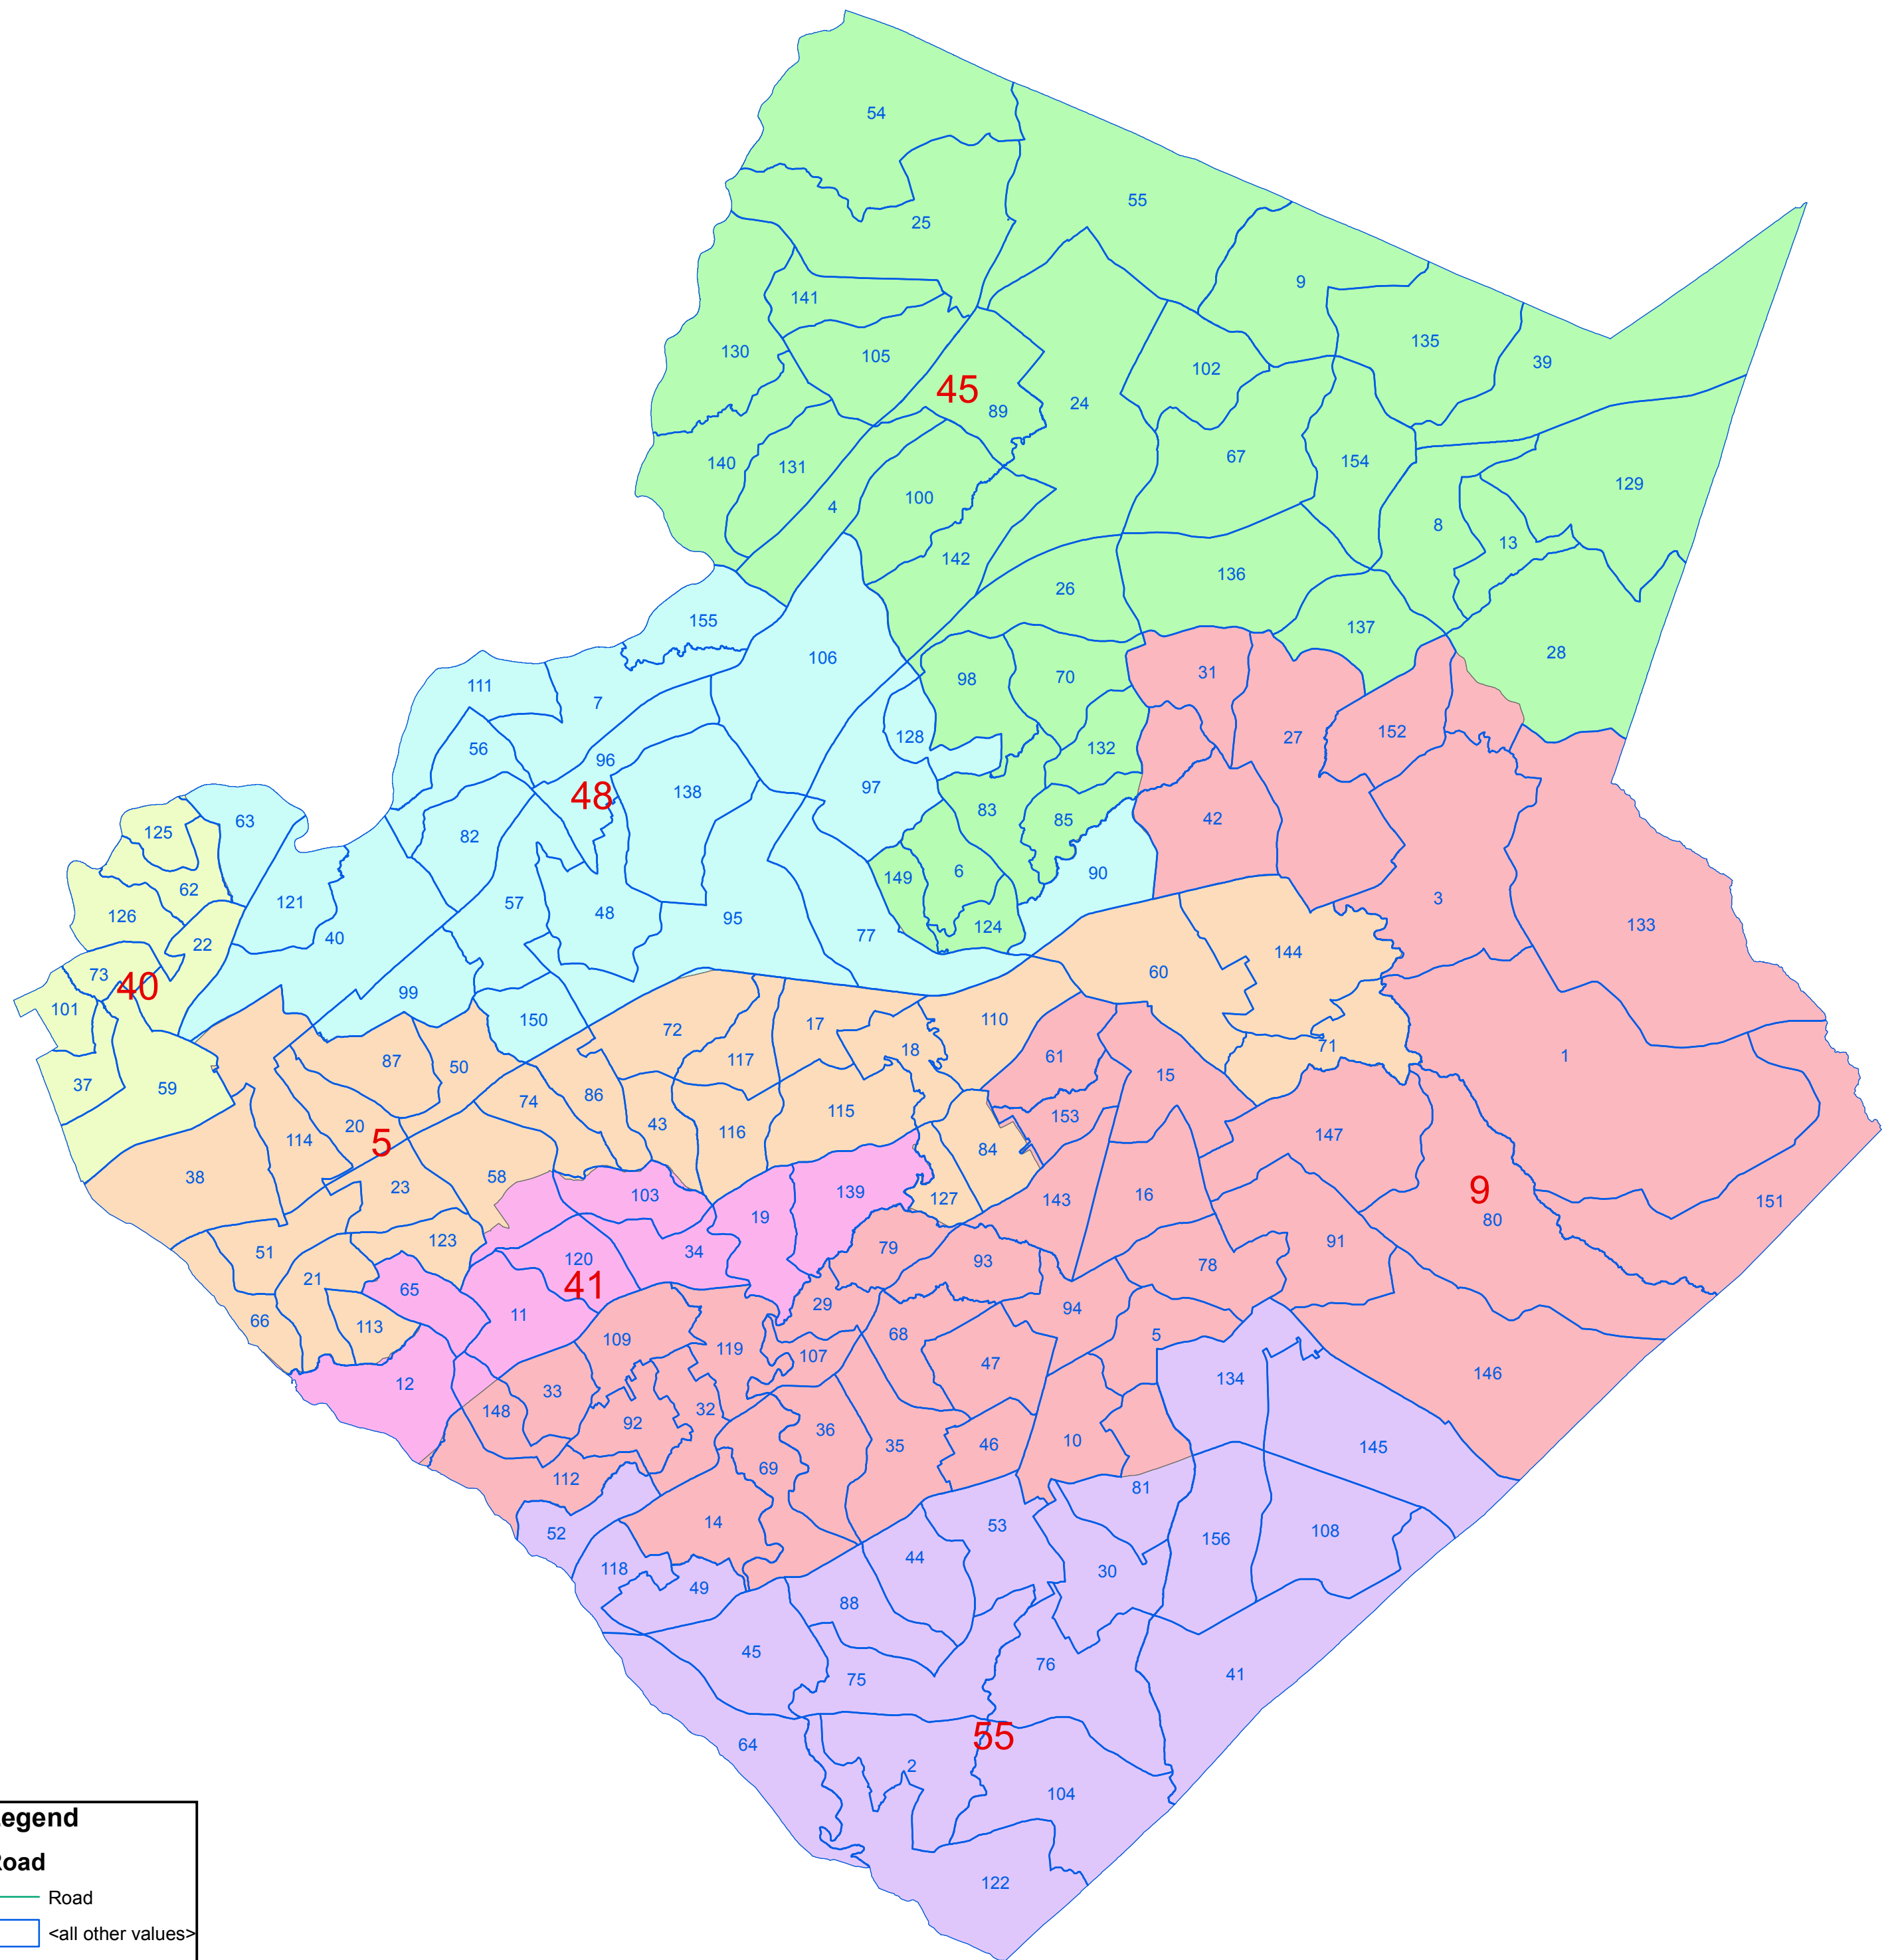

Gwinnett County Georgia Senate District

Legend

Road

- Road
- <all other values>

SEN_DISTRI

- 5
- 9
- 40
- 41
- 45
- 48
- 55