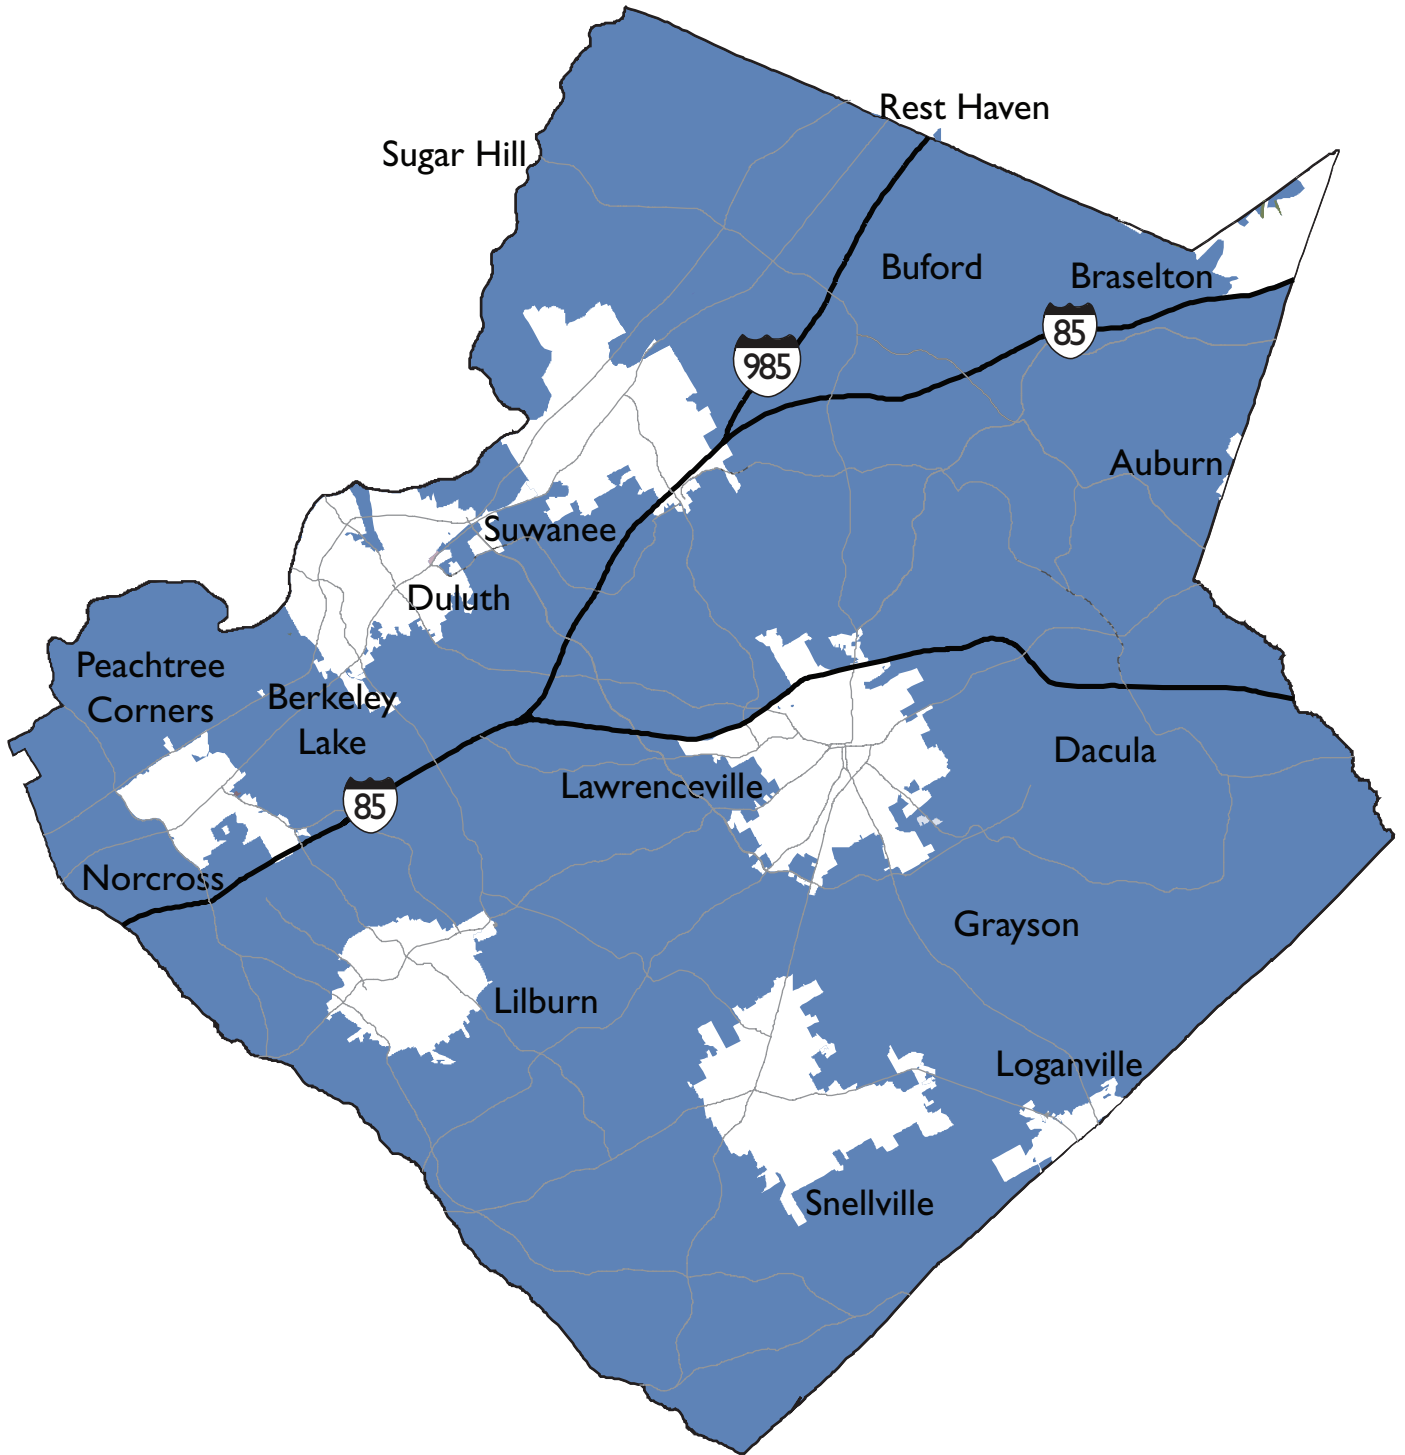

Police Services District

Service District Includes:

Unincorporated Gwinnett County • Berkeley Lake • Buford • Dacula
Grayson • Peachtree Corners • Rest Haven • Sugar Hill