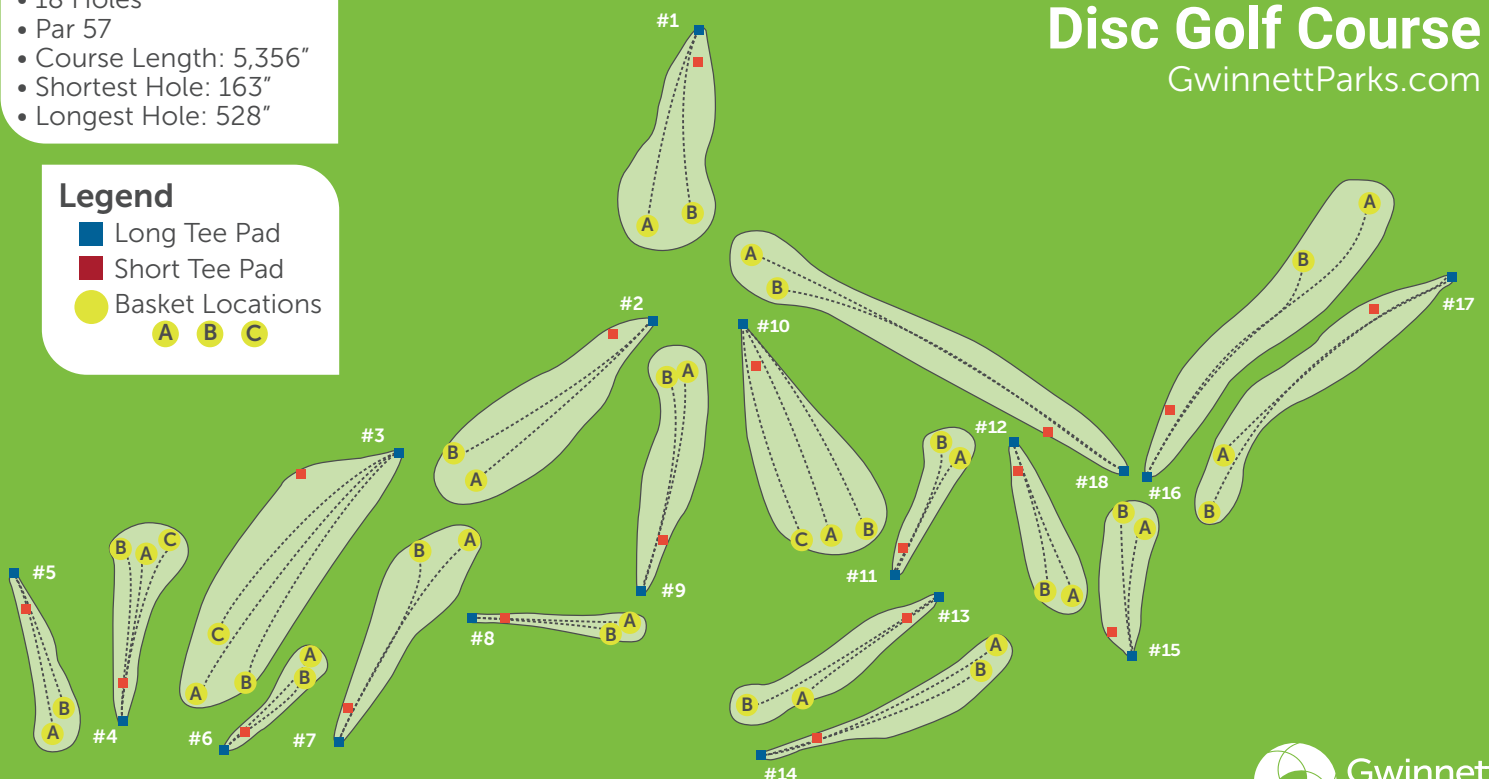

Gwinnett
Parks & Recreation

Alexander Park Disc Golf Scorecard

HOLE #	1	2	3	4	5	6	7	8	9	10	11	12	13	14	15	16	17	18	BCK	TOTAL	INITIAL	
LENGTH (FT)																						
PAR																						

GwinnettParks.com

Course Information

- 18 Holes
- Par 57
- Course Length: 5,356"
- Shortest Hole: 163"
- Longest Hole: 528"

Legend

- Long Tee Pad
- Short Tee Pad
- Basket Locations
A B C

Alexander Park Disc Golf Course

GwinnettParks.com