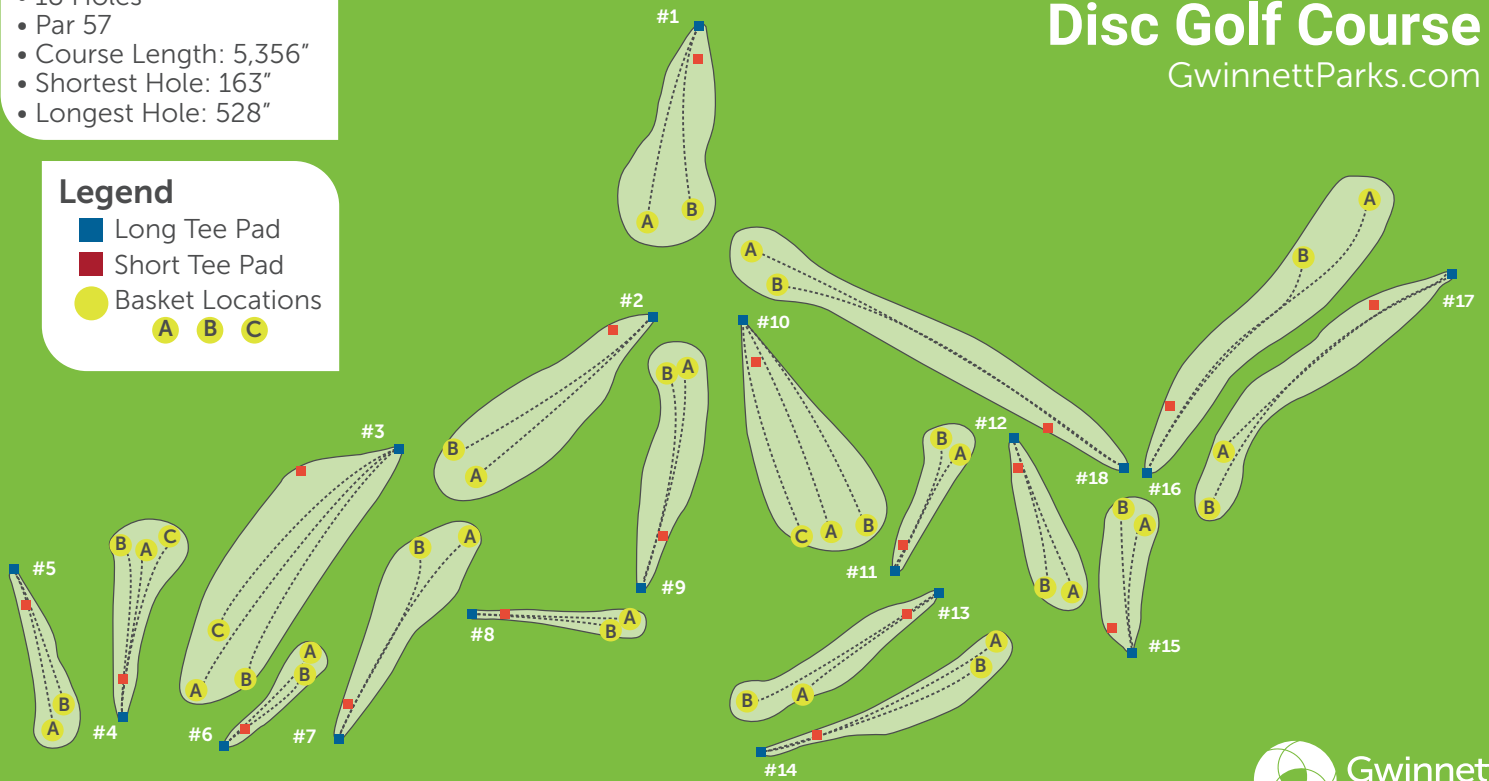

Gwinnett
Parks & Recreation

Alexander Park Disc Golf Scorecard

HOLE #	1	2	3	4	5	6	7	8	9	10	11	12	13	14	15	16	17	18	BCK	TOTAL	INITIAL	
LENGTH (FT)																						
PAR																						

GwinnettParks.com

Course Information

- 18 Holes
- Par 57
- Course Length: 5,356"
- Shortest Hole: 163"
- Longest Hole: 528"

Legend

- Long Tee Pad
- Short Tee Pad
- Basket Locations
A B C

Alexander Park Disc Golf Course

GwinnettParks.com