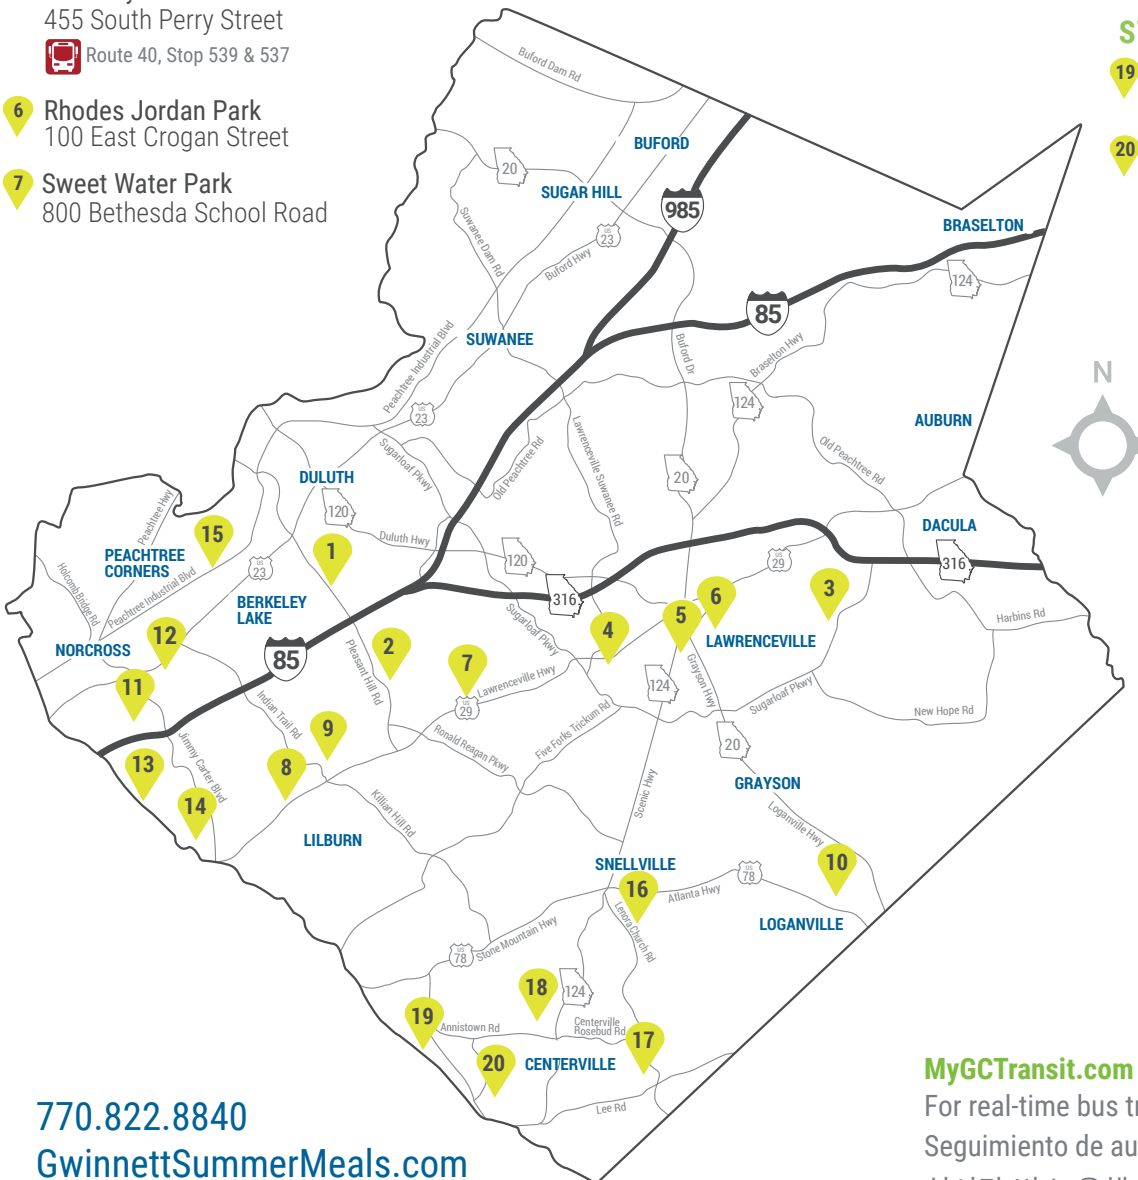

**LILBURN**

- 8 Bryson Park  
5075 Lawrenceville Highway  
Route 30, Stop 910

- 9 Lilburn Activity Building  
788 Hillcrest Road  
Route 30, Stop 262 & 889

**LOGANVILLE**

- 10 Vines Park  
3500 Oak Grove Road

**NORCROSS**

- 11 Best Friend Park  
6224 Jimmy Carter Boulevard  
Route 35, Stop 407 & 906

- 12 Cemetery Field  
211 Cemetery Street  
Route 10A, Stop 249 & 205

- 13 Graves Park  
1540 Graves Road  
Route 20, Stop 894

- 14 Lucky Shoals Park  
4651 Britt Road

**PEACHTREE CORNERS/  
BERKELEY LAKE AREA**

- 15 Pinckneyville Park  
Community Recreation Center  
4650 Peachtree Industrial Boulevard

**SNELLVILLE**

- 16 Gwinnett Public Library  
Snellville Branch  
2740 Lenora Church Road
- 17 Lenora Park  
4515 Lenora Church Road
- 18 OneStop Centerville  
3025 Bethany Church Road

**STONE MOUNTAIN**

- 19 DeShong Park  
2859 North DeShong Road
- 20 Yellow River Park  
3232 Juhan Road

770.822.8840  
GwinnettSummerMeals.com

**MyGCTransit.com**

For real-time bus tracking  
Seguimiento de autobuses en tiempo real  
실시간 버스 운행 확인