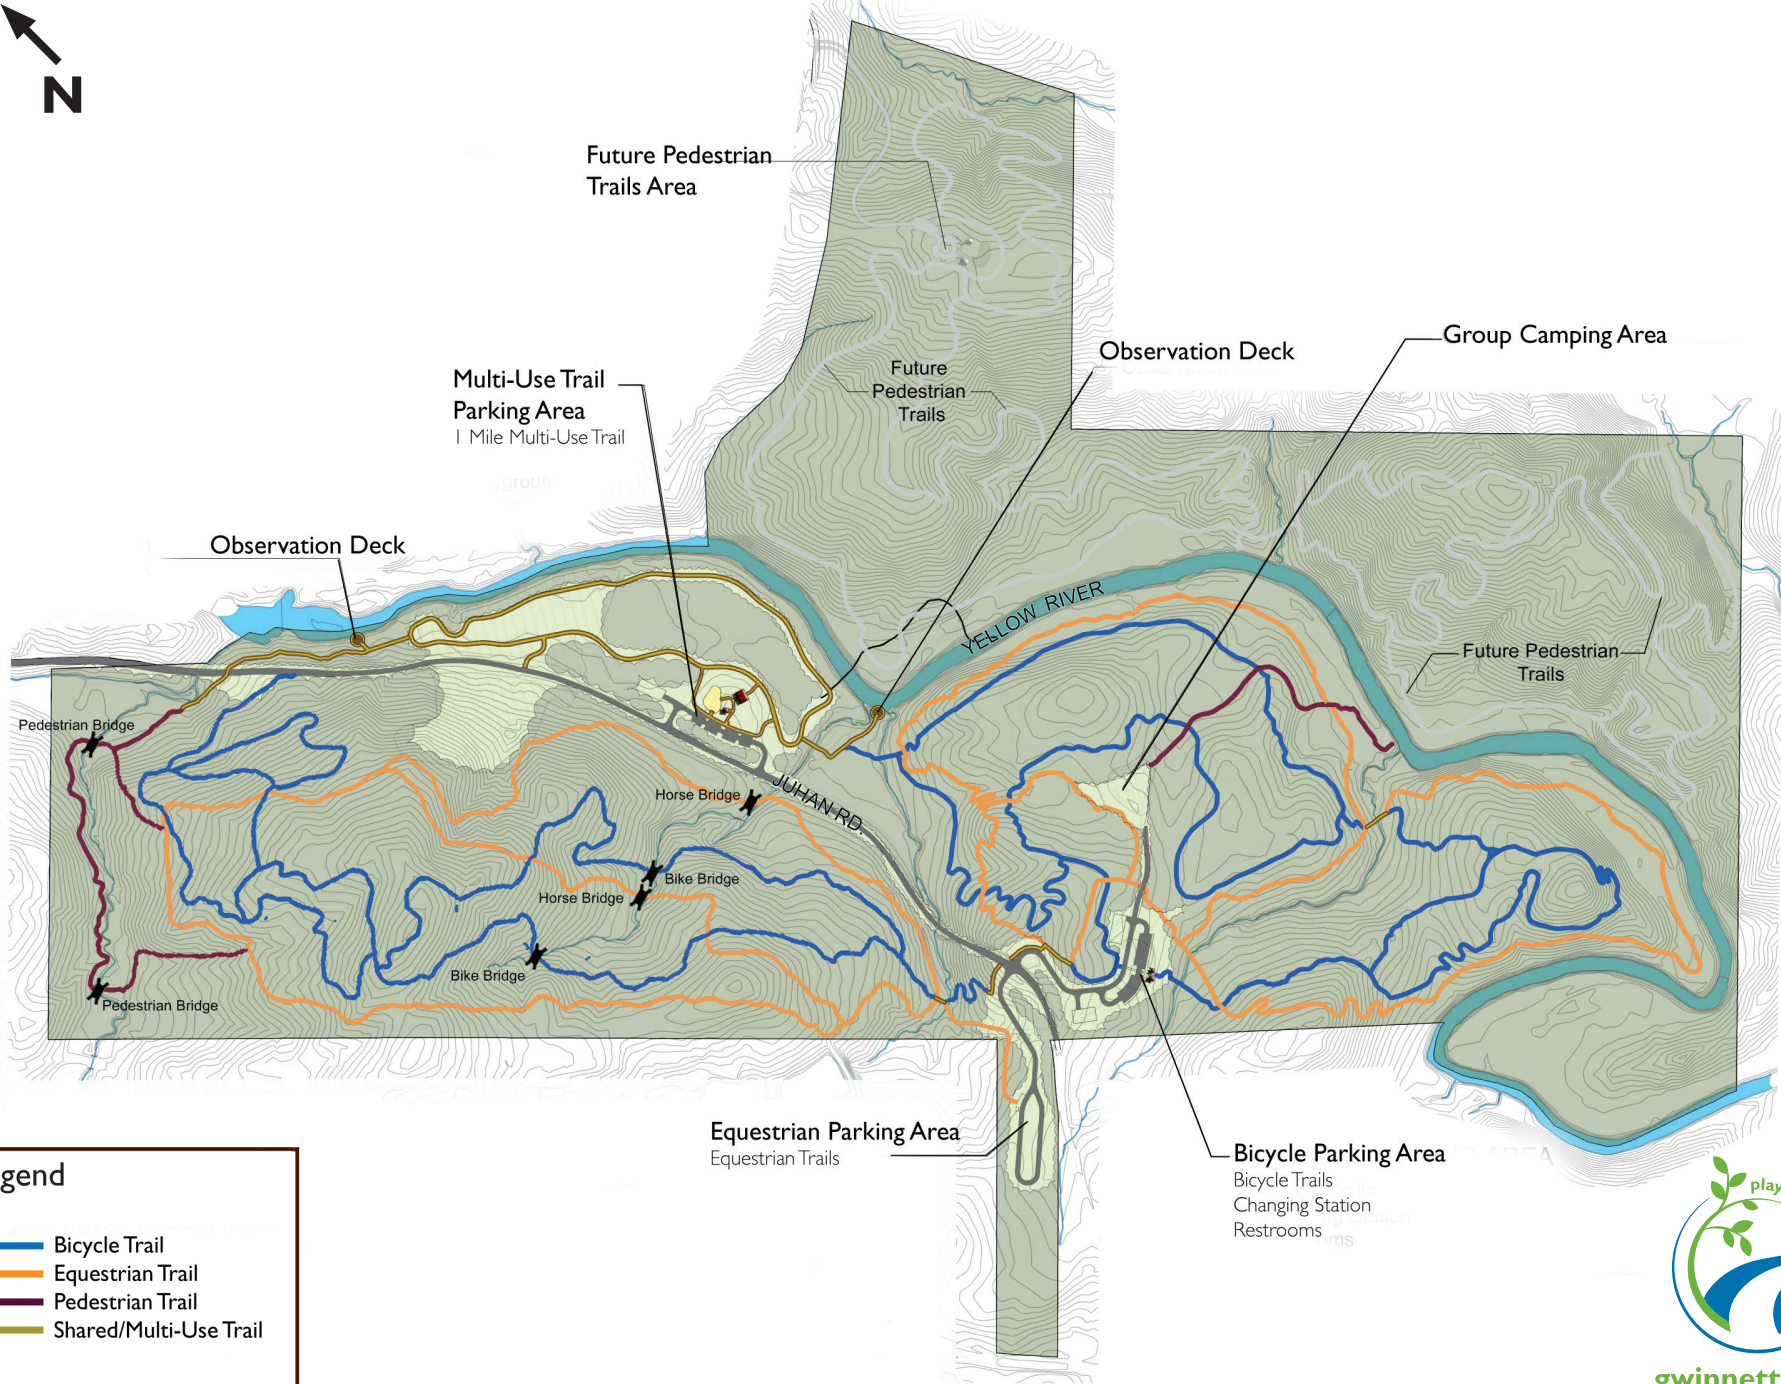

Yellow River Park

Legend

- Bicycle Trail
- Equestrian Trail
- Pedestrian Trail
- Shared/Multi-Use Trail

gwinnettcounty
parks & recreation