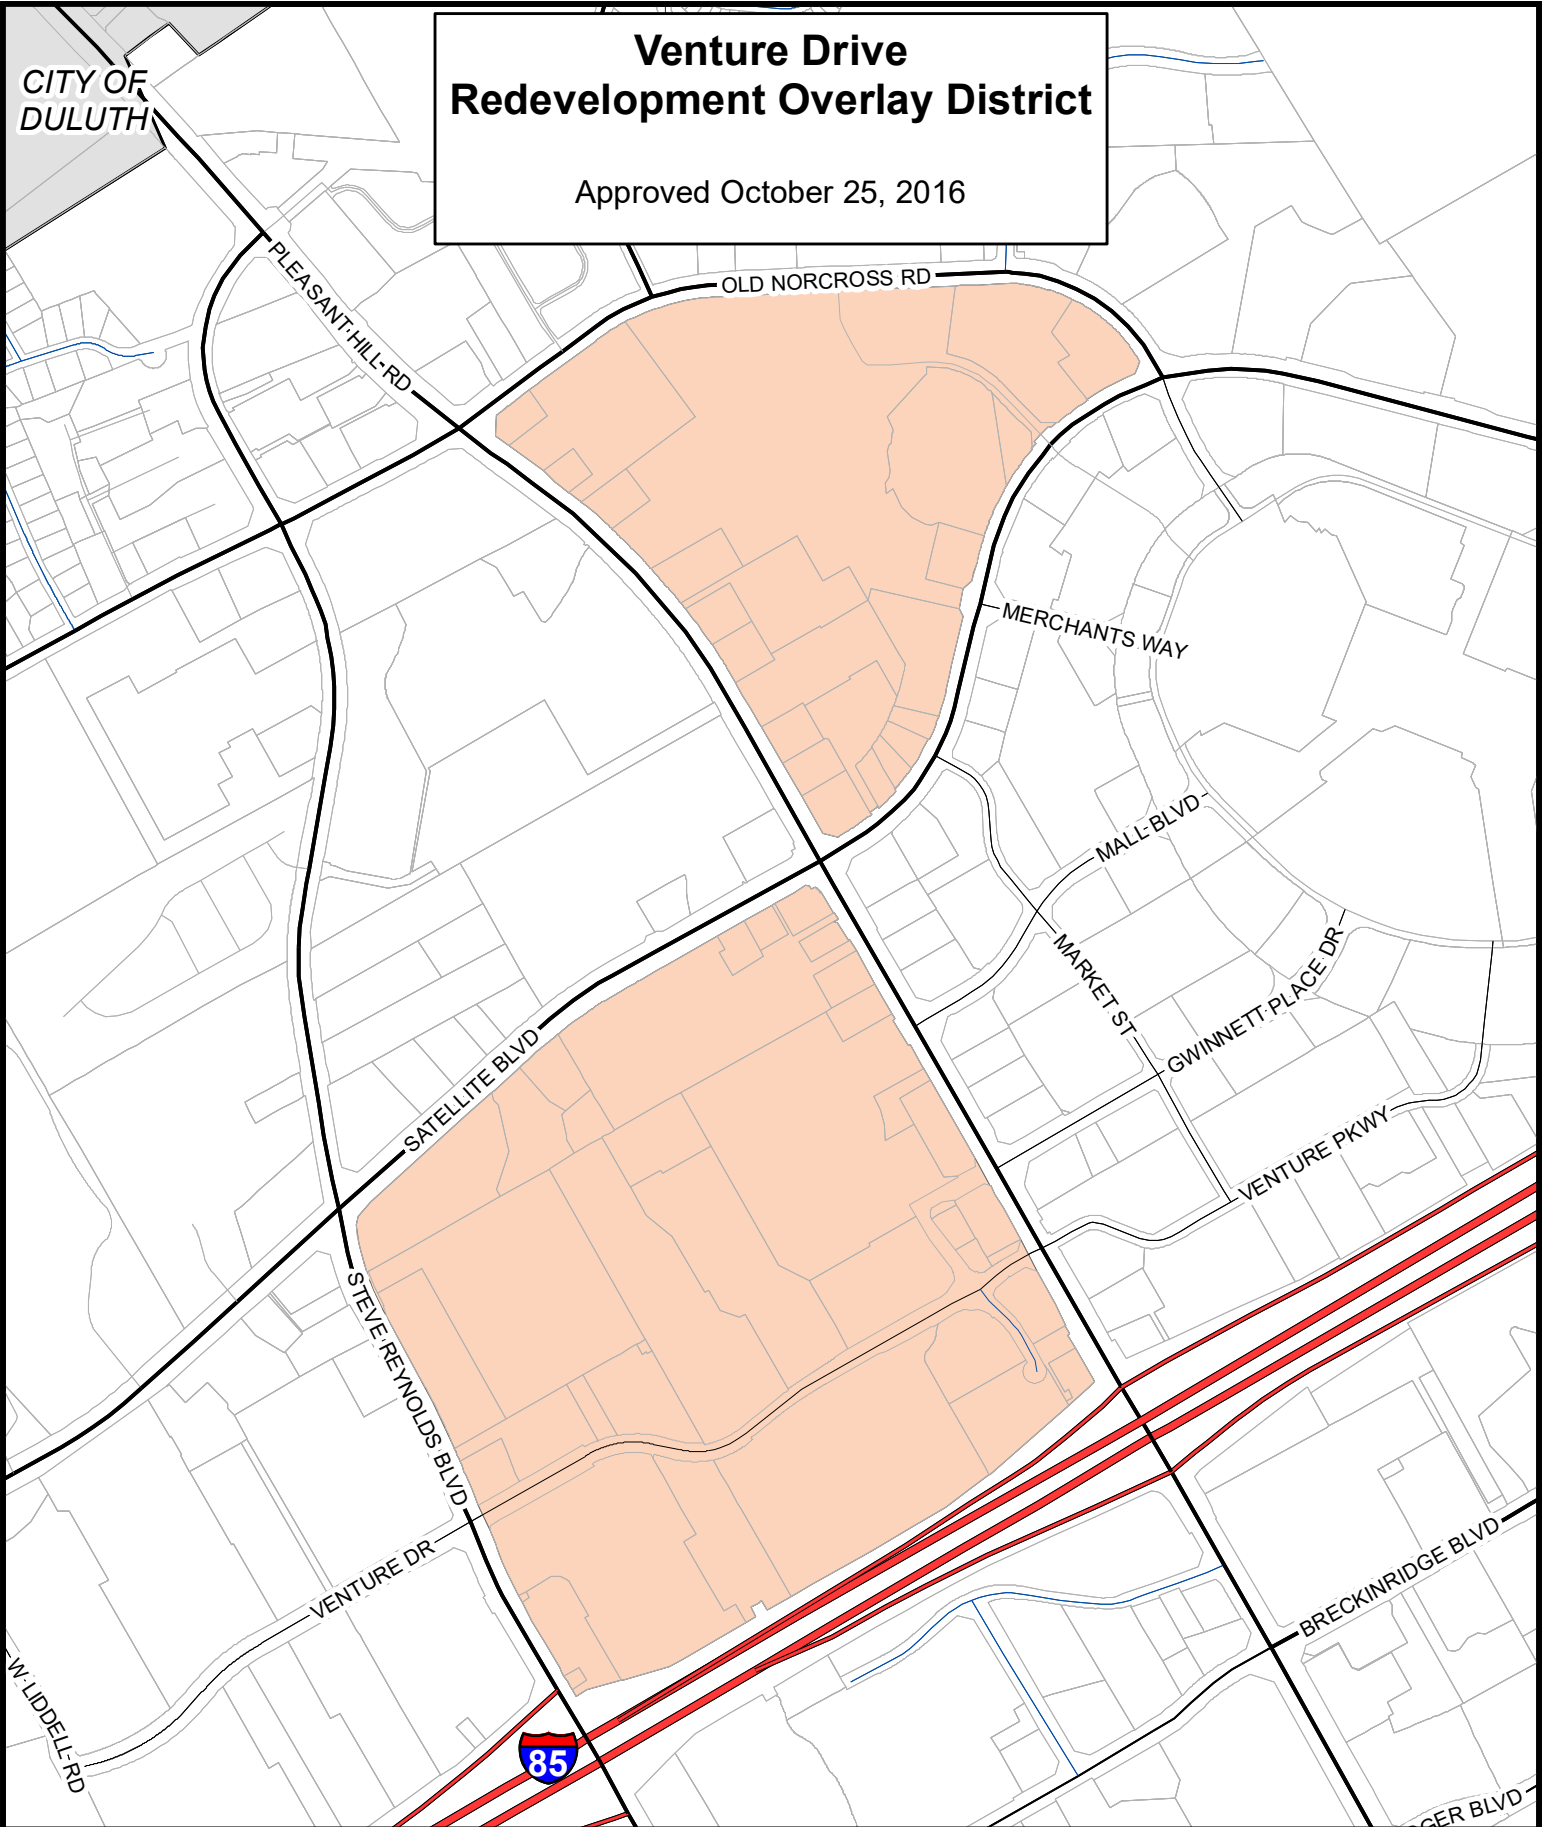

Venture Drive Redevelopment Overlay District

Approved October 25, 2016