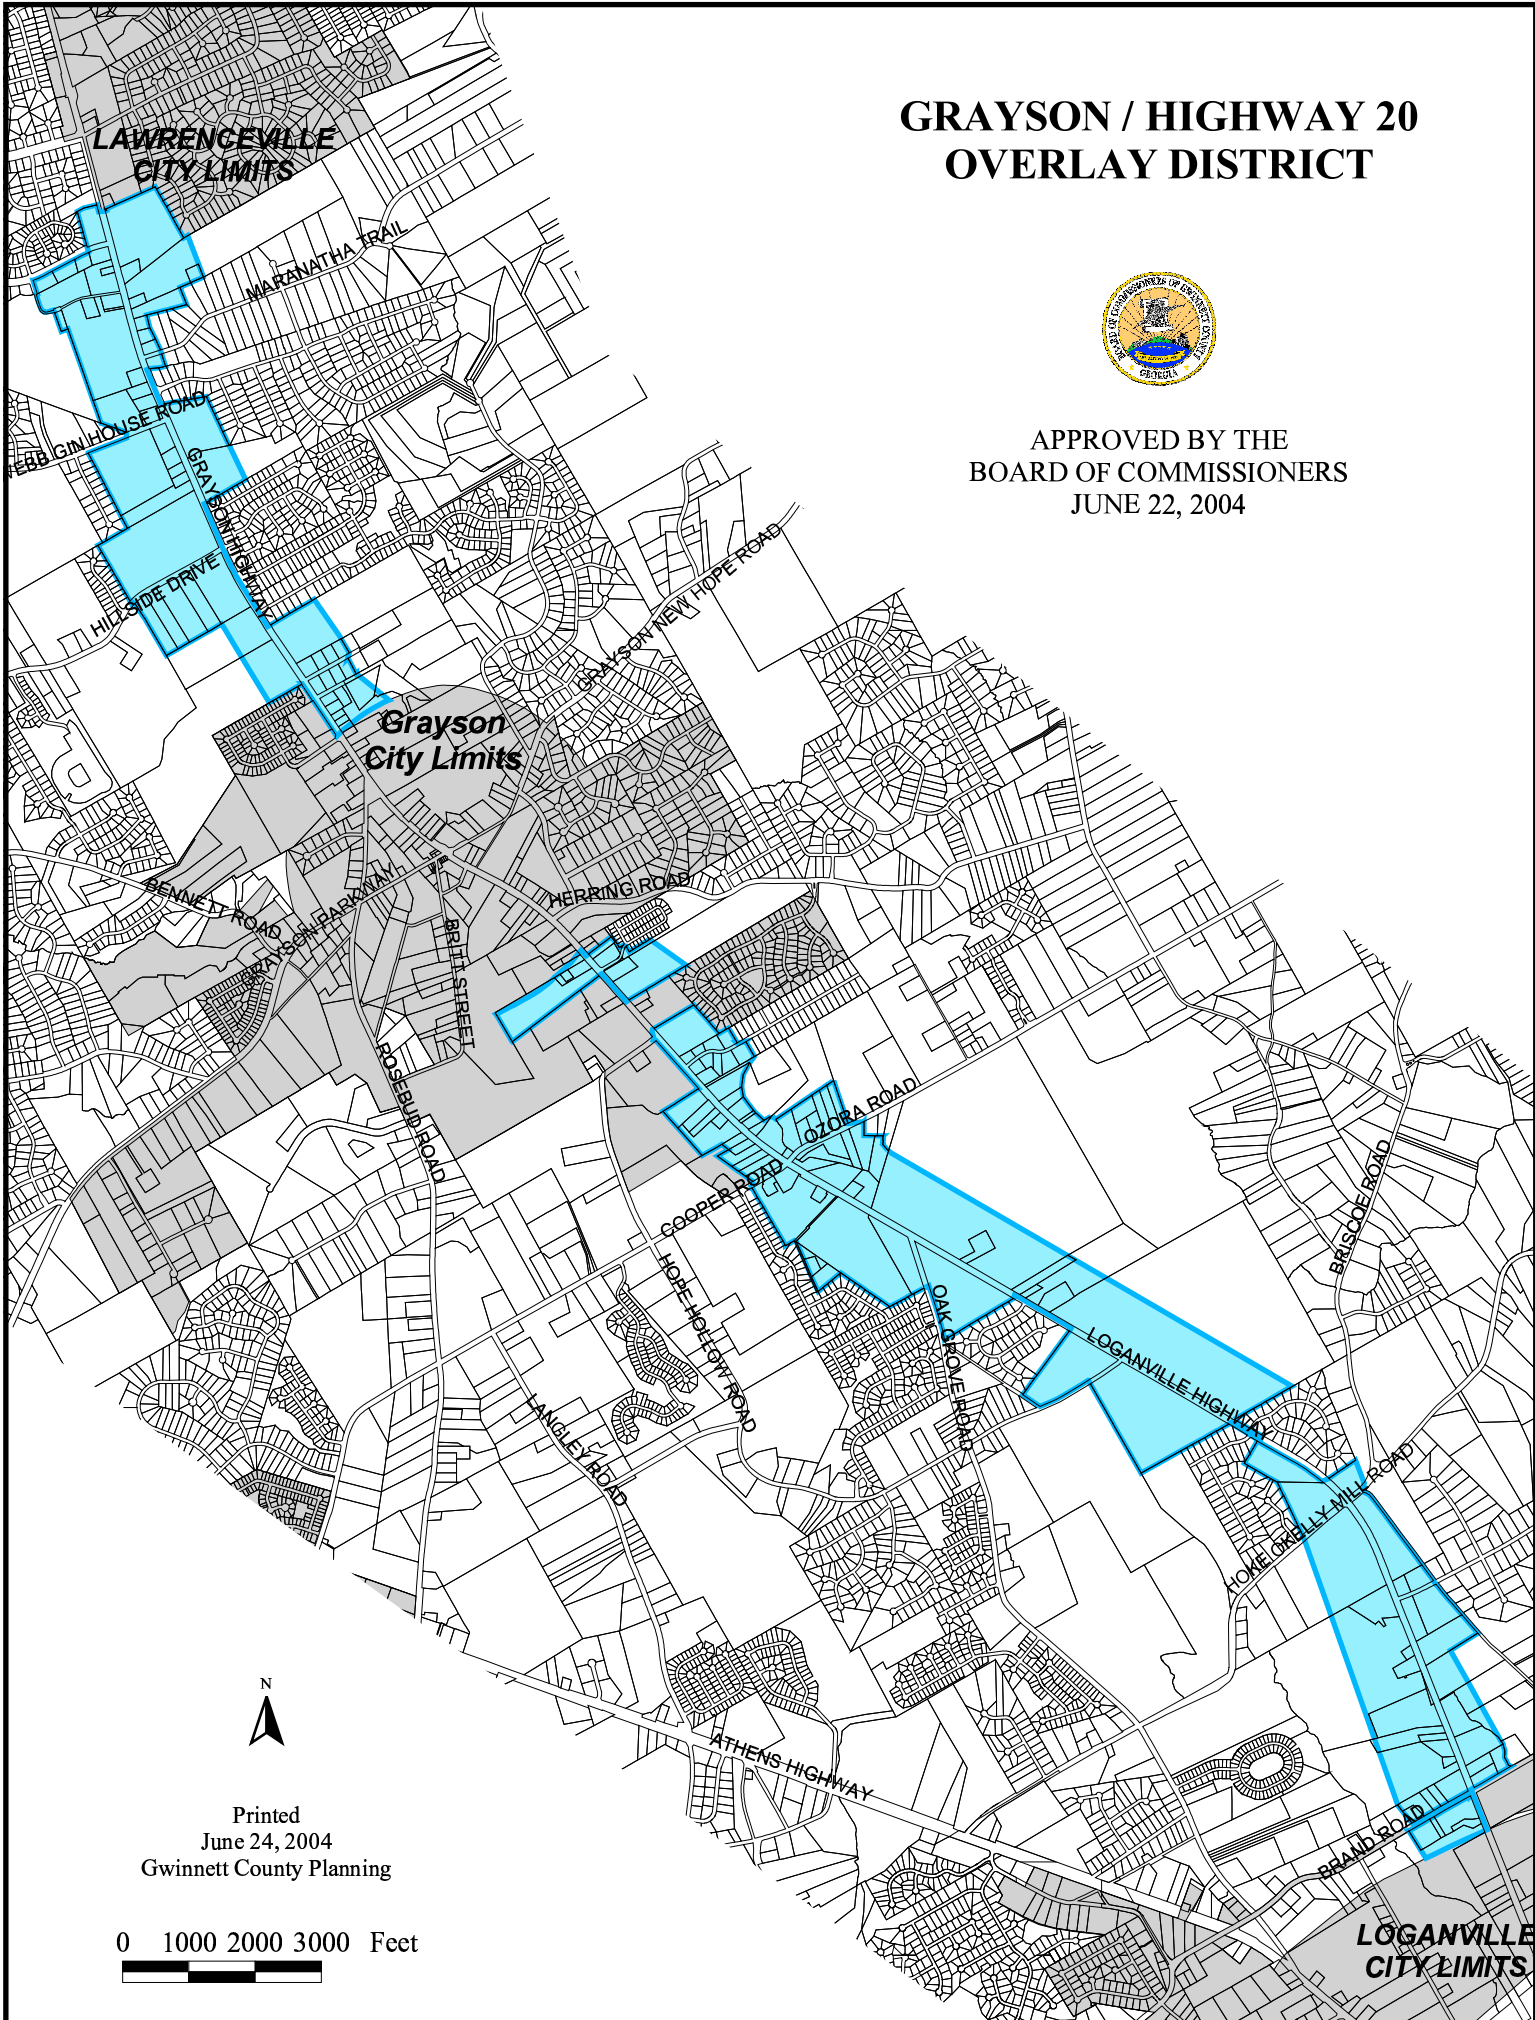

GRAYSON / HIGHWAY 20 OVERLAY DISTRICT

APPROVED BY THE
BOARD OF COMMISSIONERS
JUNE 22, 2004

Printed
June 24, 2004
Gwinnett County Planning

LOGANVILLE
CITY LIMITS