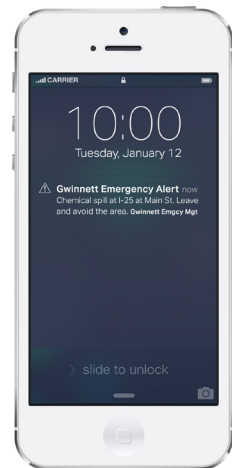

READY GWINNETT

GWINNETT WIRELESS EMERGENCY ALERTS THE SMART WAY TO STAY CONNECTED IN THE COMMUNITY

Receive up-to-the-minute local alerts directly to your smartphone during a major emergency or threatening incident.

EARTHQUAKE
WARNING

IMMEDIATE
EVACUATION

FIRE
WARNING

LAW ENFORCEMENT
WARNING

LOCAL AREA
EMERGENCY

SHELTER-IN-PLACE
WARNING

911 OUTAGE

ACTIVATION

Turn on "Emergency Alerts" in your smartphone preferences settings.

ATTENTION

When you receive an alert, don't ignore it. An emergency is happening in your area, so plan your next steps.

ACTION

Seek local media for more information, change your travel route, seek shelter, or evacuate your current location.