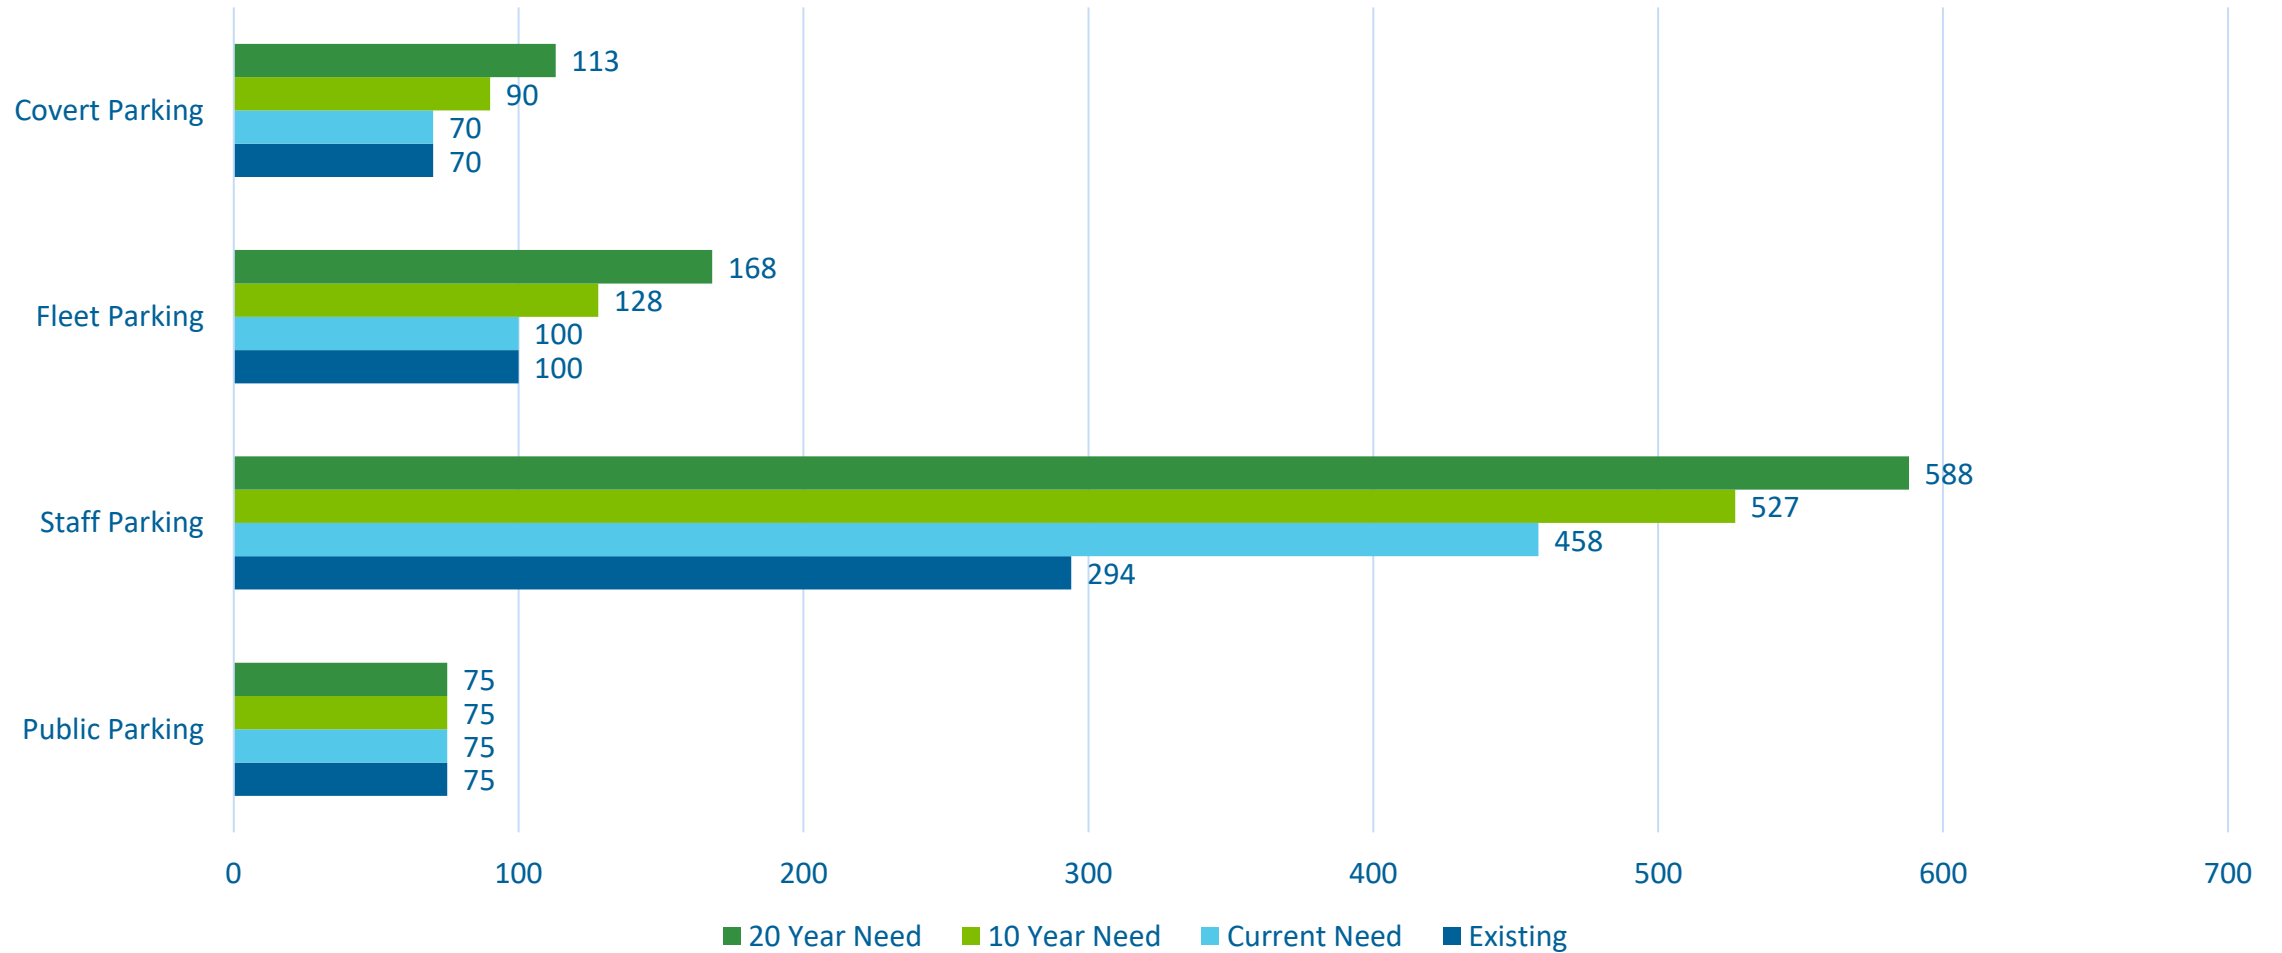

SWAT/HDU/K9 Building

Police Headquarters

Police Headquarters Current Need

Police Headquarters Over 20 Years

Parking

Questions?