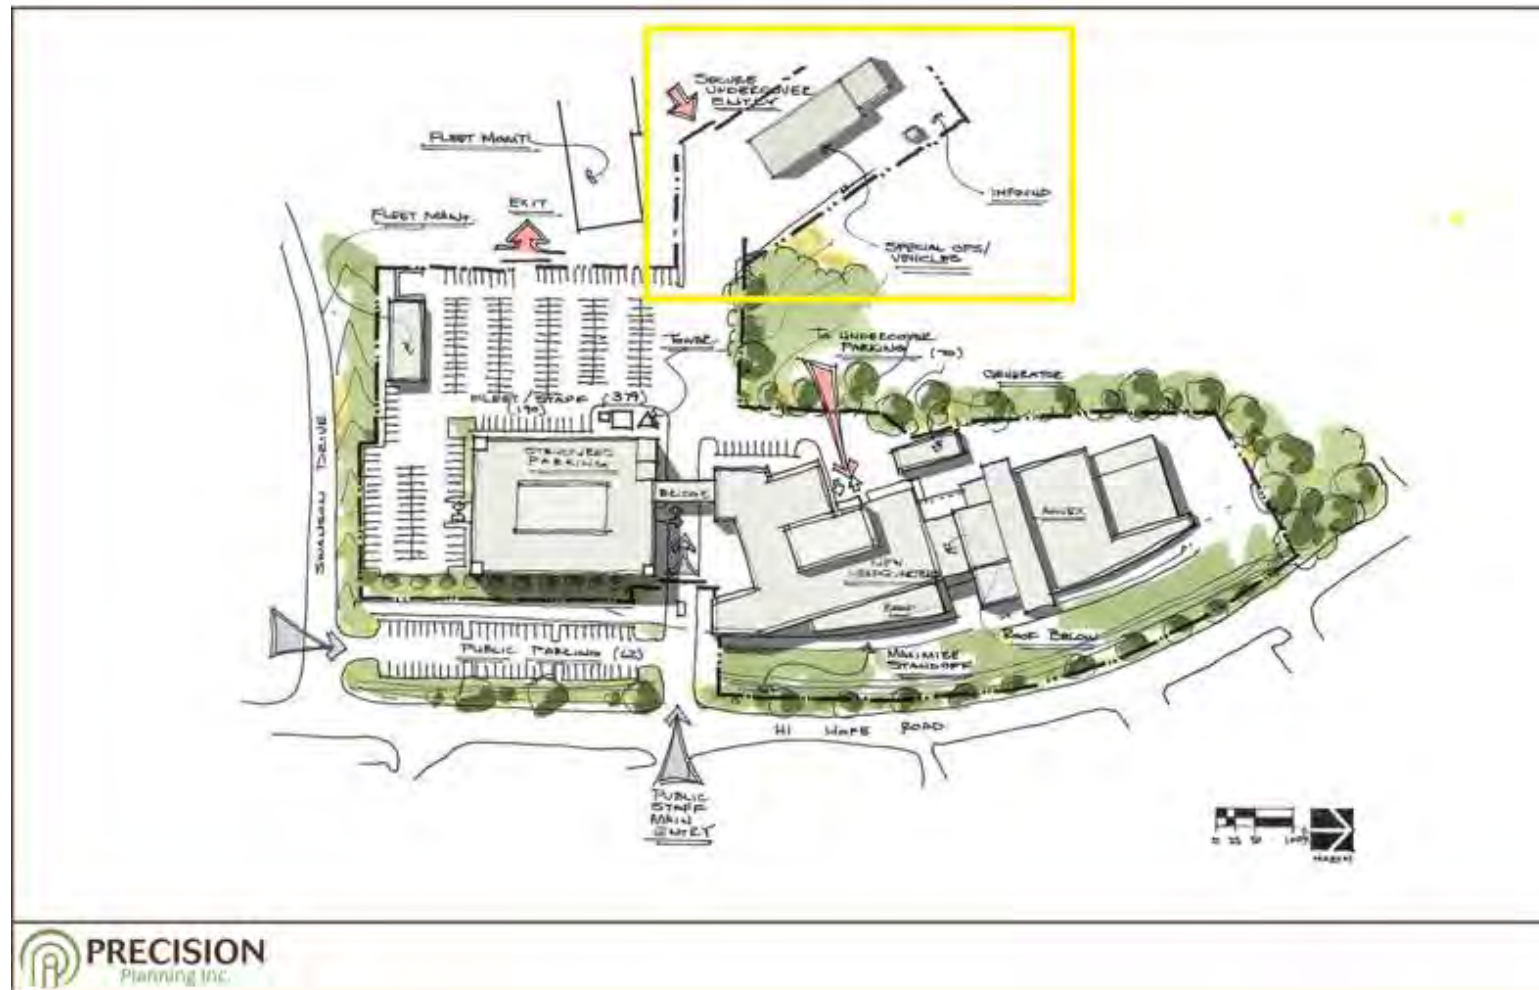

Proof of Concept Plan